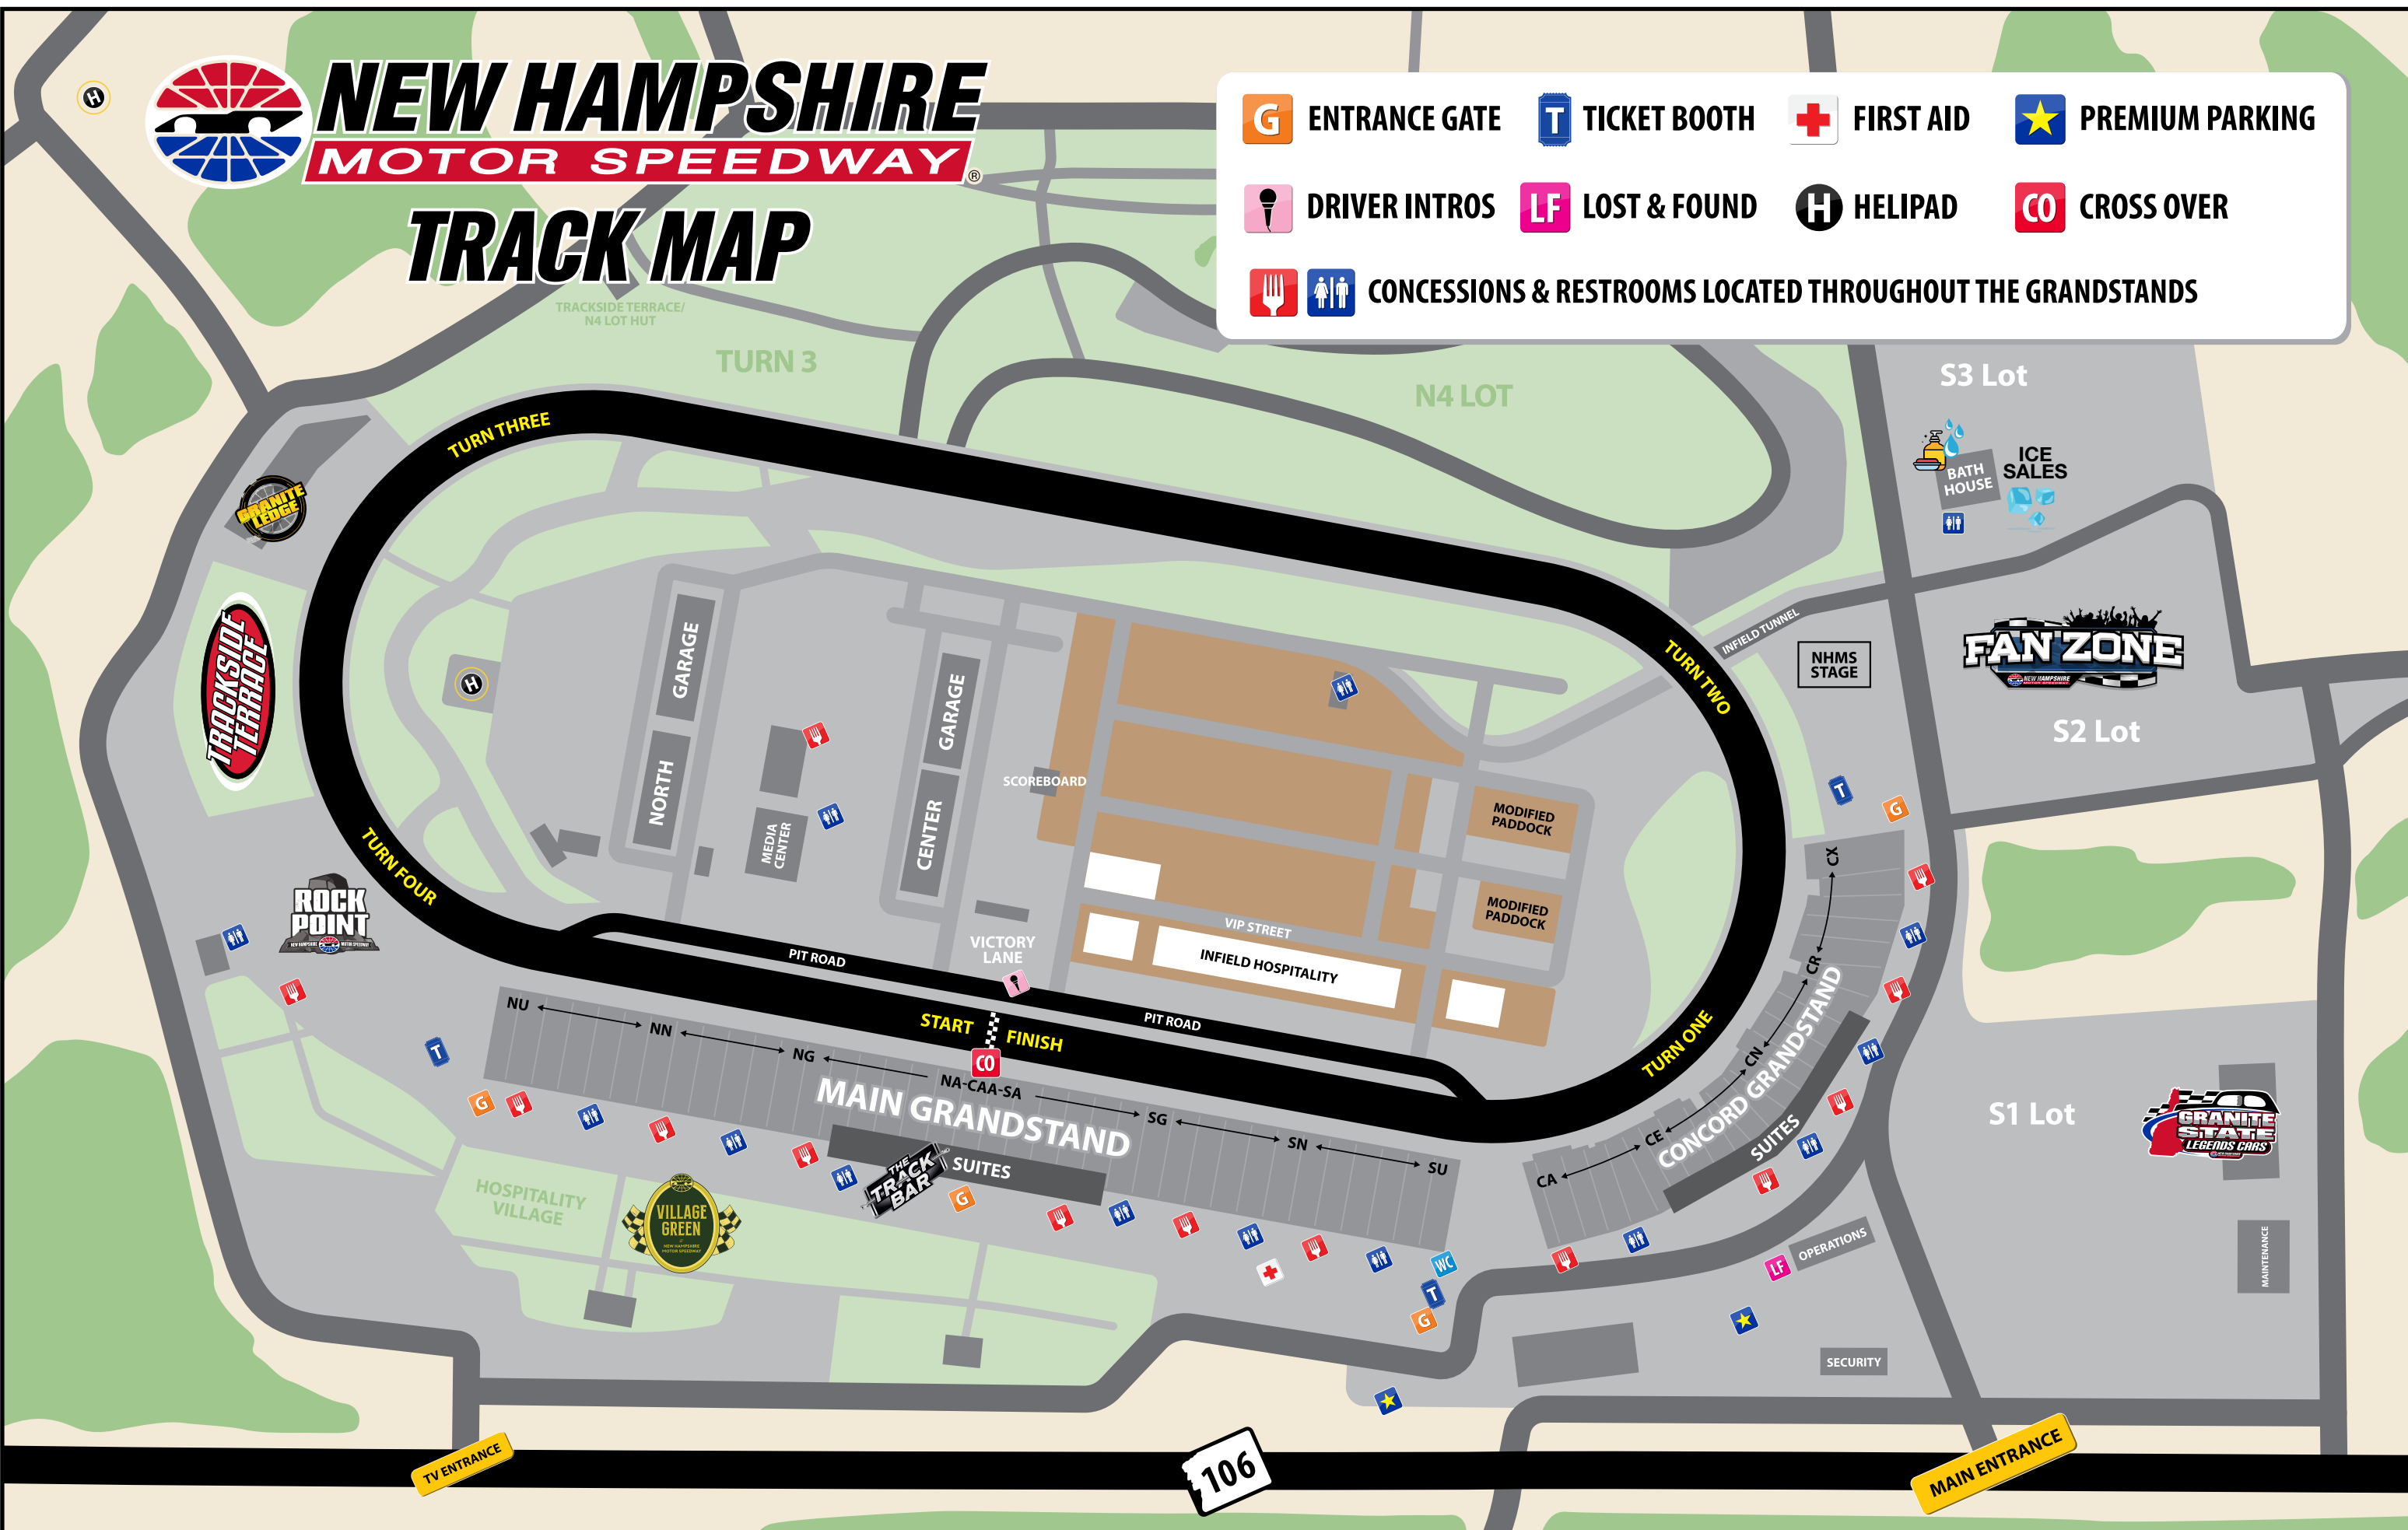

NEW HAMPSHIRE MOTOR SPEEDWAY

TRACK MAP

ENTRANCE GATE

TICKET BOOTH

FIRST AID

PREMIUM PARKING

DRIVER INTROS

LOST & FOUND

HELIPAD

CROSS OVER

CONCESSIONS & RESTROOMS LOCATED THROUGHOUT THE GRANDSTANDS

TV ENTRANCE

106

MAIN ENTRANCE