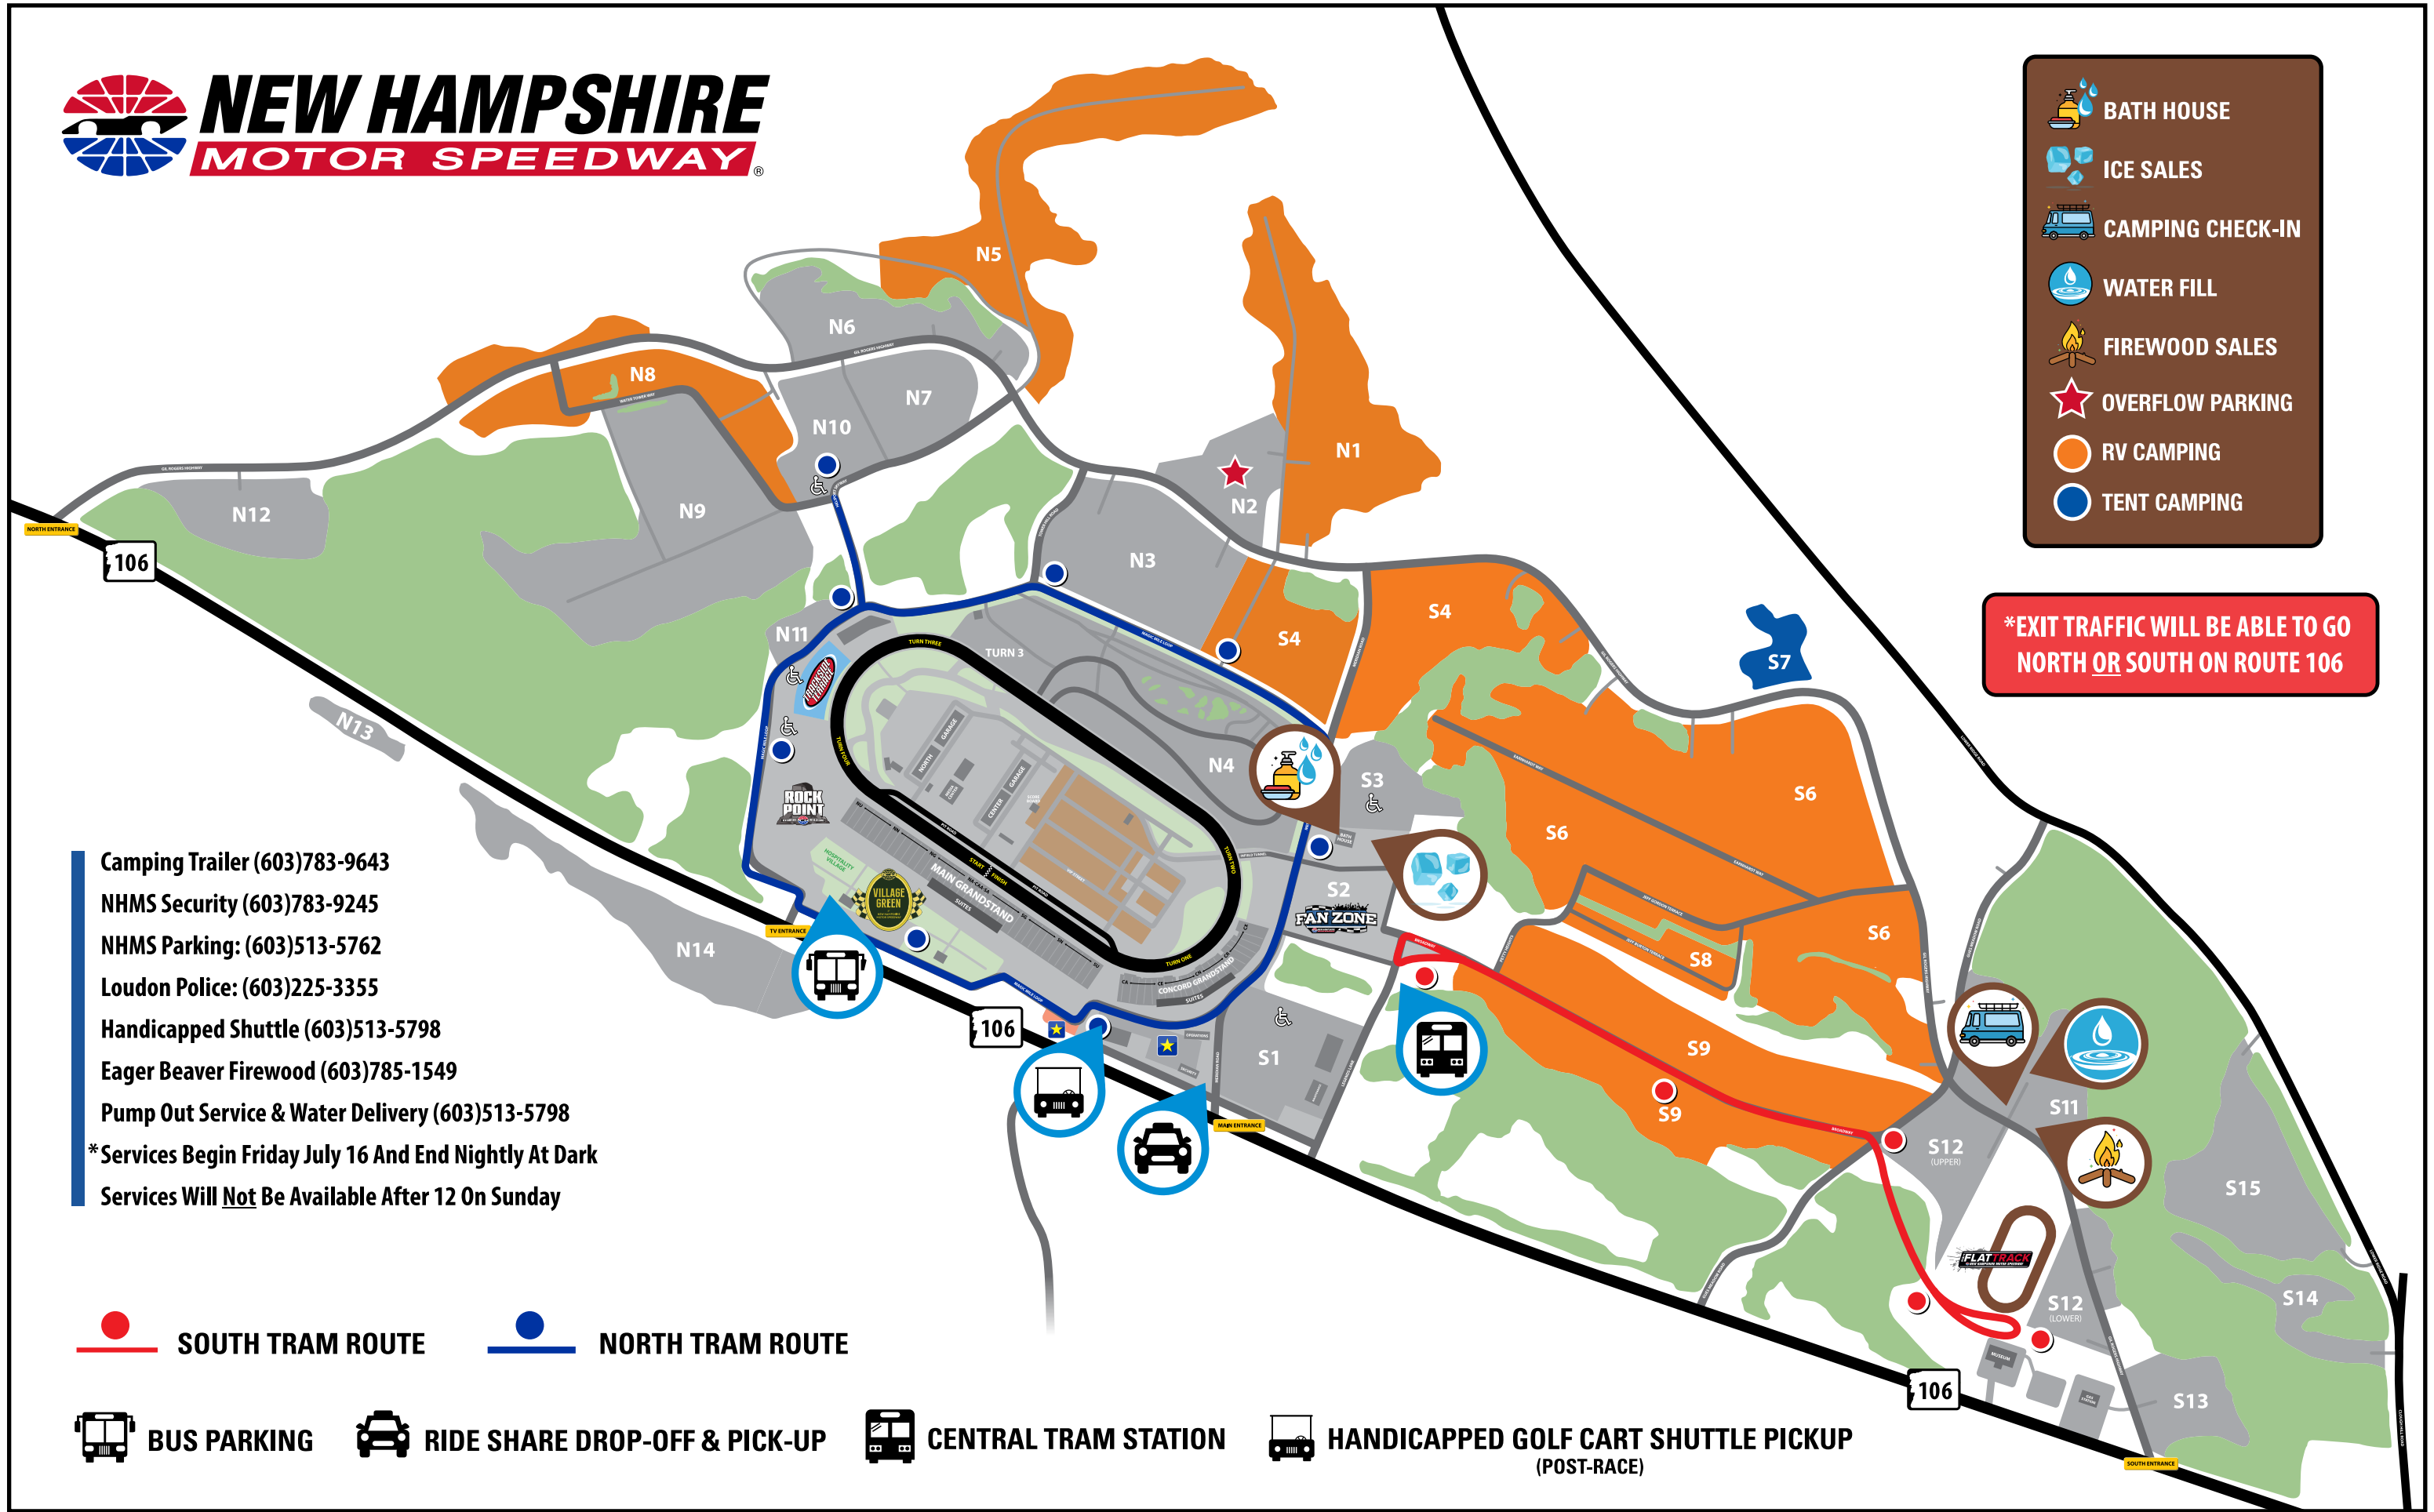

-  BATH HOUSE
-  ICE SALES
-  CAMPING CHECK-IN
-  WATER FILL
-  FIREWOOD SALES
-  OVERFLOW PARKING
-  RV CAMPING
-  TENT CAMPING

**\*EXIT TRAFFIC WILL BE ABLE TO GO NORTH OR SOUTH ON ROUTE 106**

- Camping Trailer (603)783-9643
- NHMS Security (603)783-9245
- NHMS Parking: (603)513-5762
- Loudon Police: (603)225-3355
- Handicapped Shuttle (603)513-5798
- Eager Beaver Firewood (603)785-1549
- Pump Out Service & Water Delivery (603)513-5798
- \*Services Begin Friday July 16 And End Nightly At Dark
- Services Will Not Be Available After 12 On Sunday

 SOUTH TRAM ROUTE      NORTH TRAM ROUTE

-  BUS PARKING
-  RIDE SHARE DROP-OFF & PICK-UP
-  CENTRAL TRAM STATION
-  HANDICAPPED GOLF CART SHUTTLE PICKUP (POST-RACE)