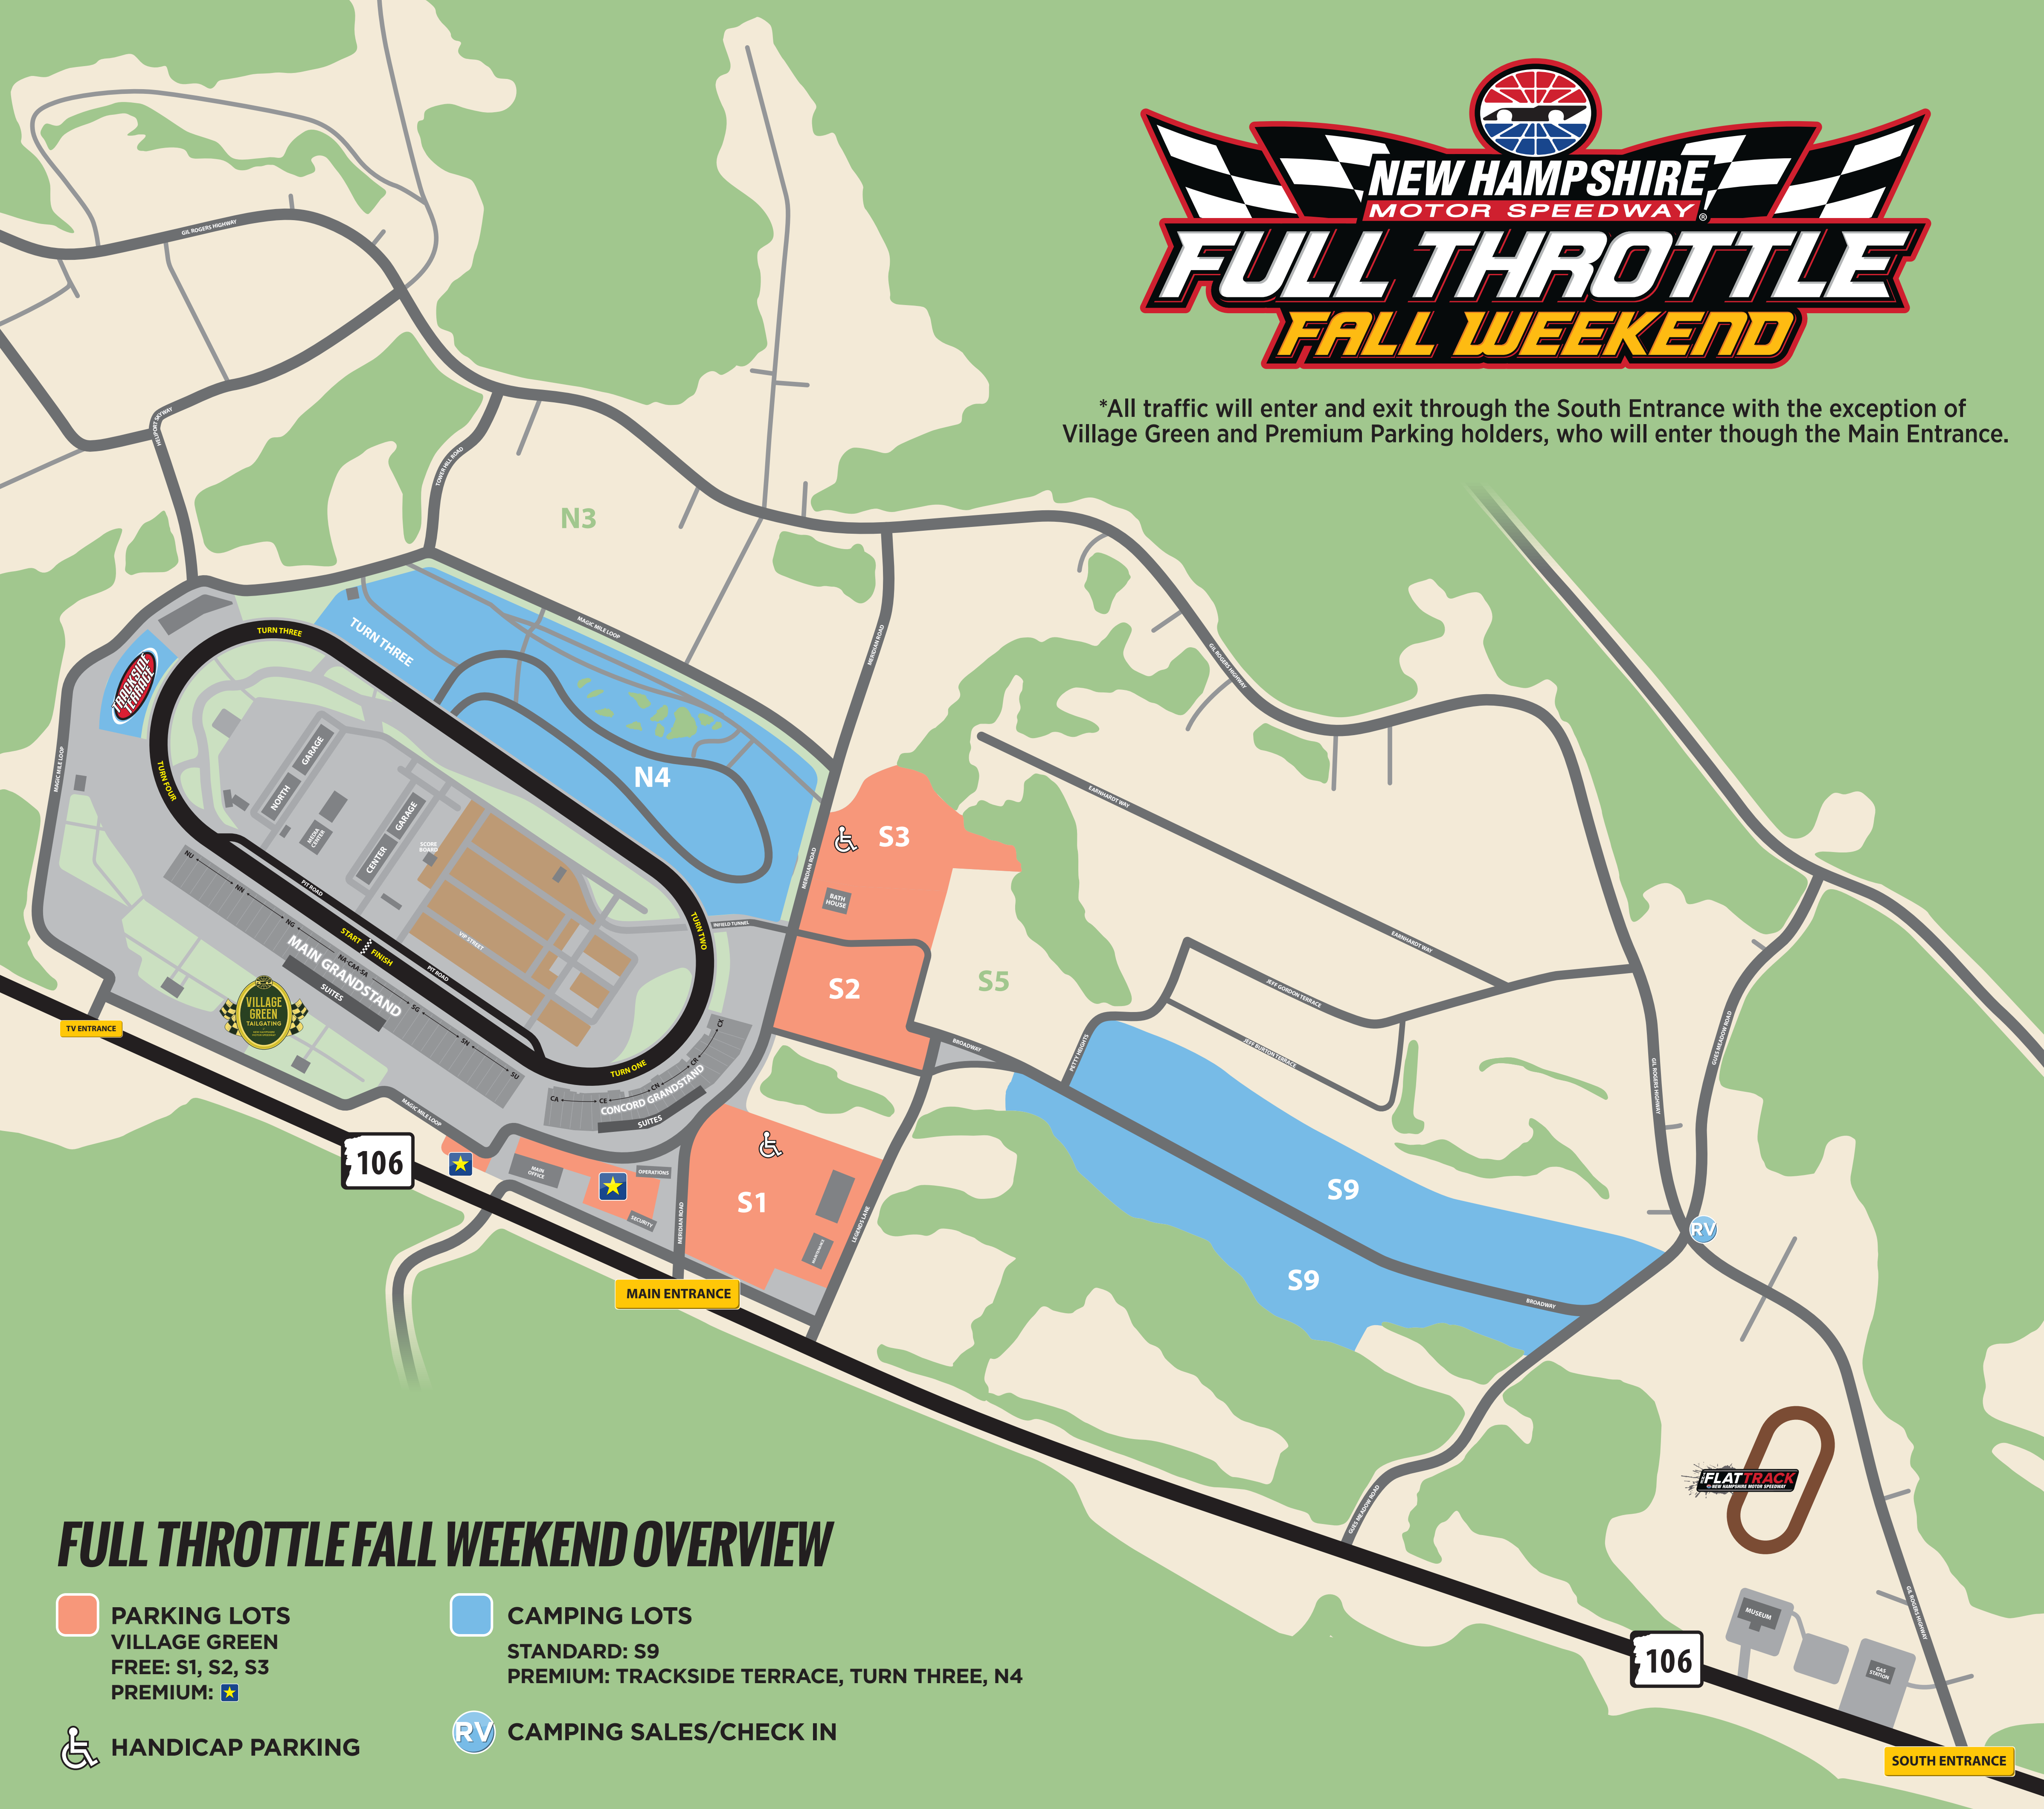

NEW HAMPSHIRE MOTOR SPEEDWAY

FULL THROTTLE FALL WEEKEND

*All traffic will enter and exit through the South Entrance with the exception of Village Green and Premium Parking holders, who will enter through the Main Entrance.

FULL THROTTLE FALL WEEKEND OVERVIEW

- PARKING LOTS
VILLAGE GREEN
FREE: S1, S2, S3
PREMIUM: ★
- CAMPING LOTS
STANDARD: S9
PREMIUM: TRACKSIDE TERRACE, TURN THREE, N4
-  HANDICAP PARKING
-  CAMPING SALES/CHECK IN

SOUTH ENTRANCE