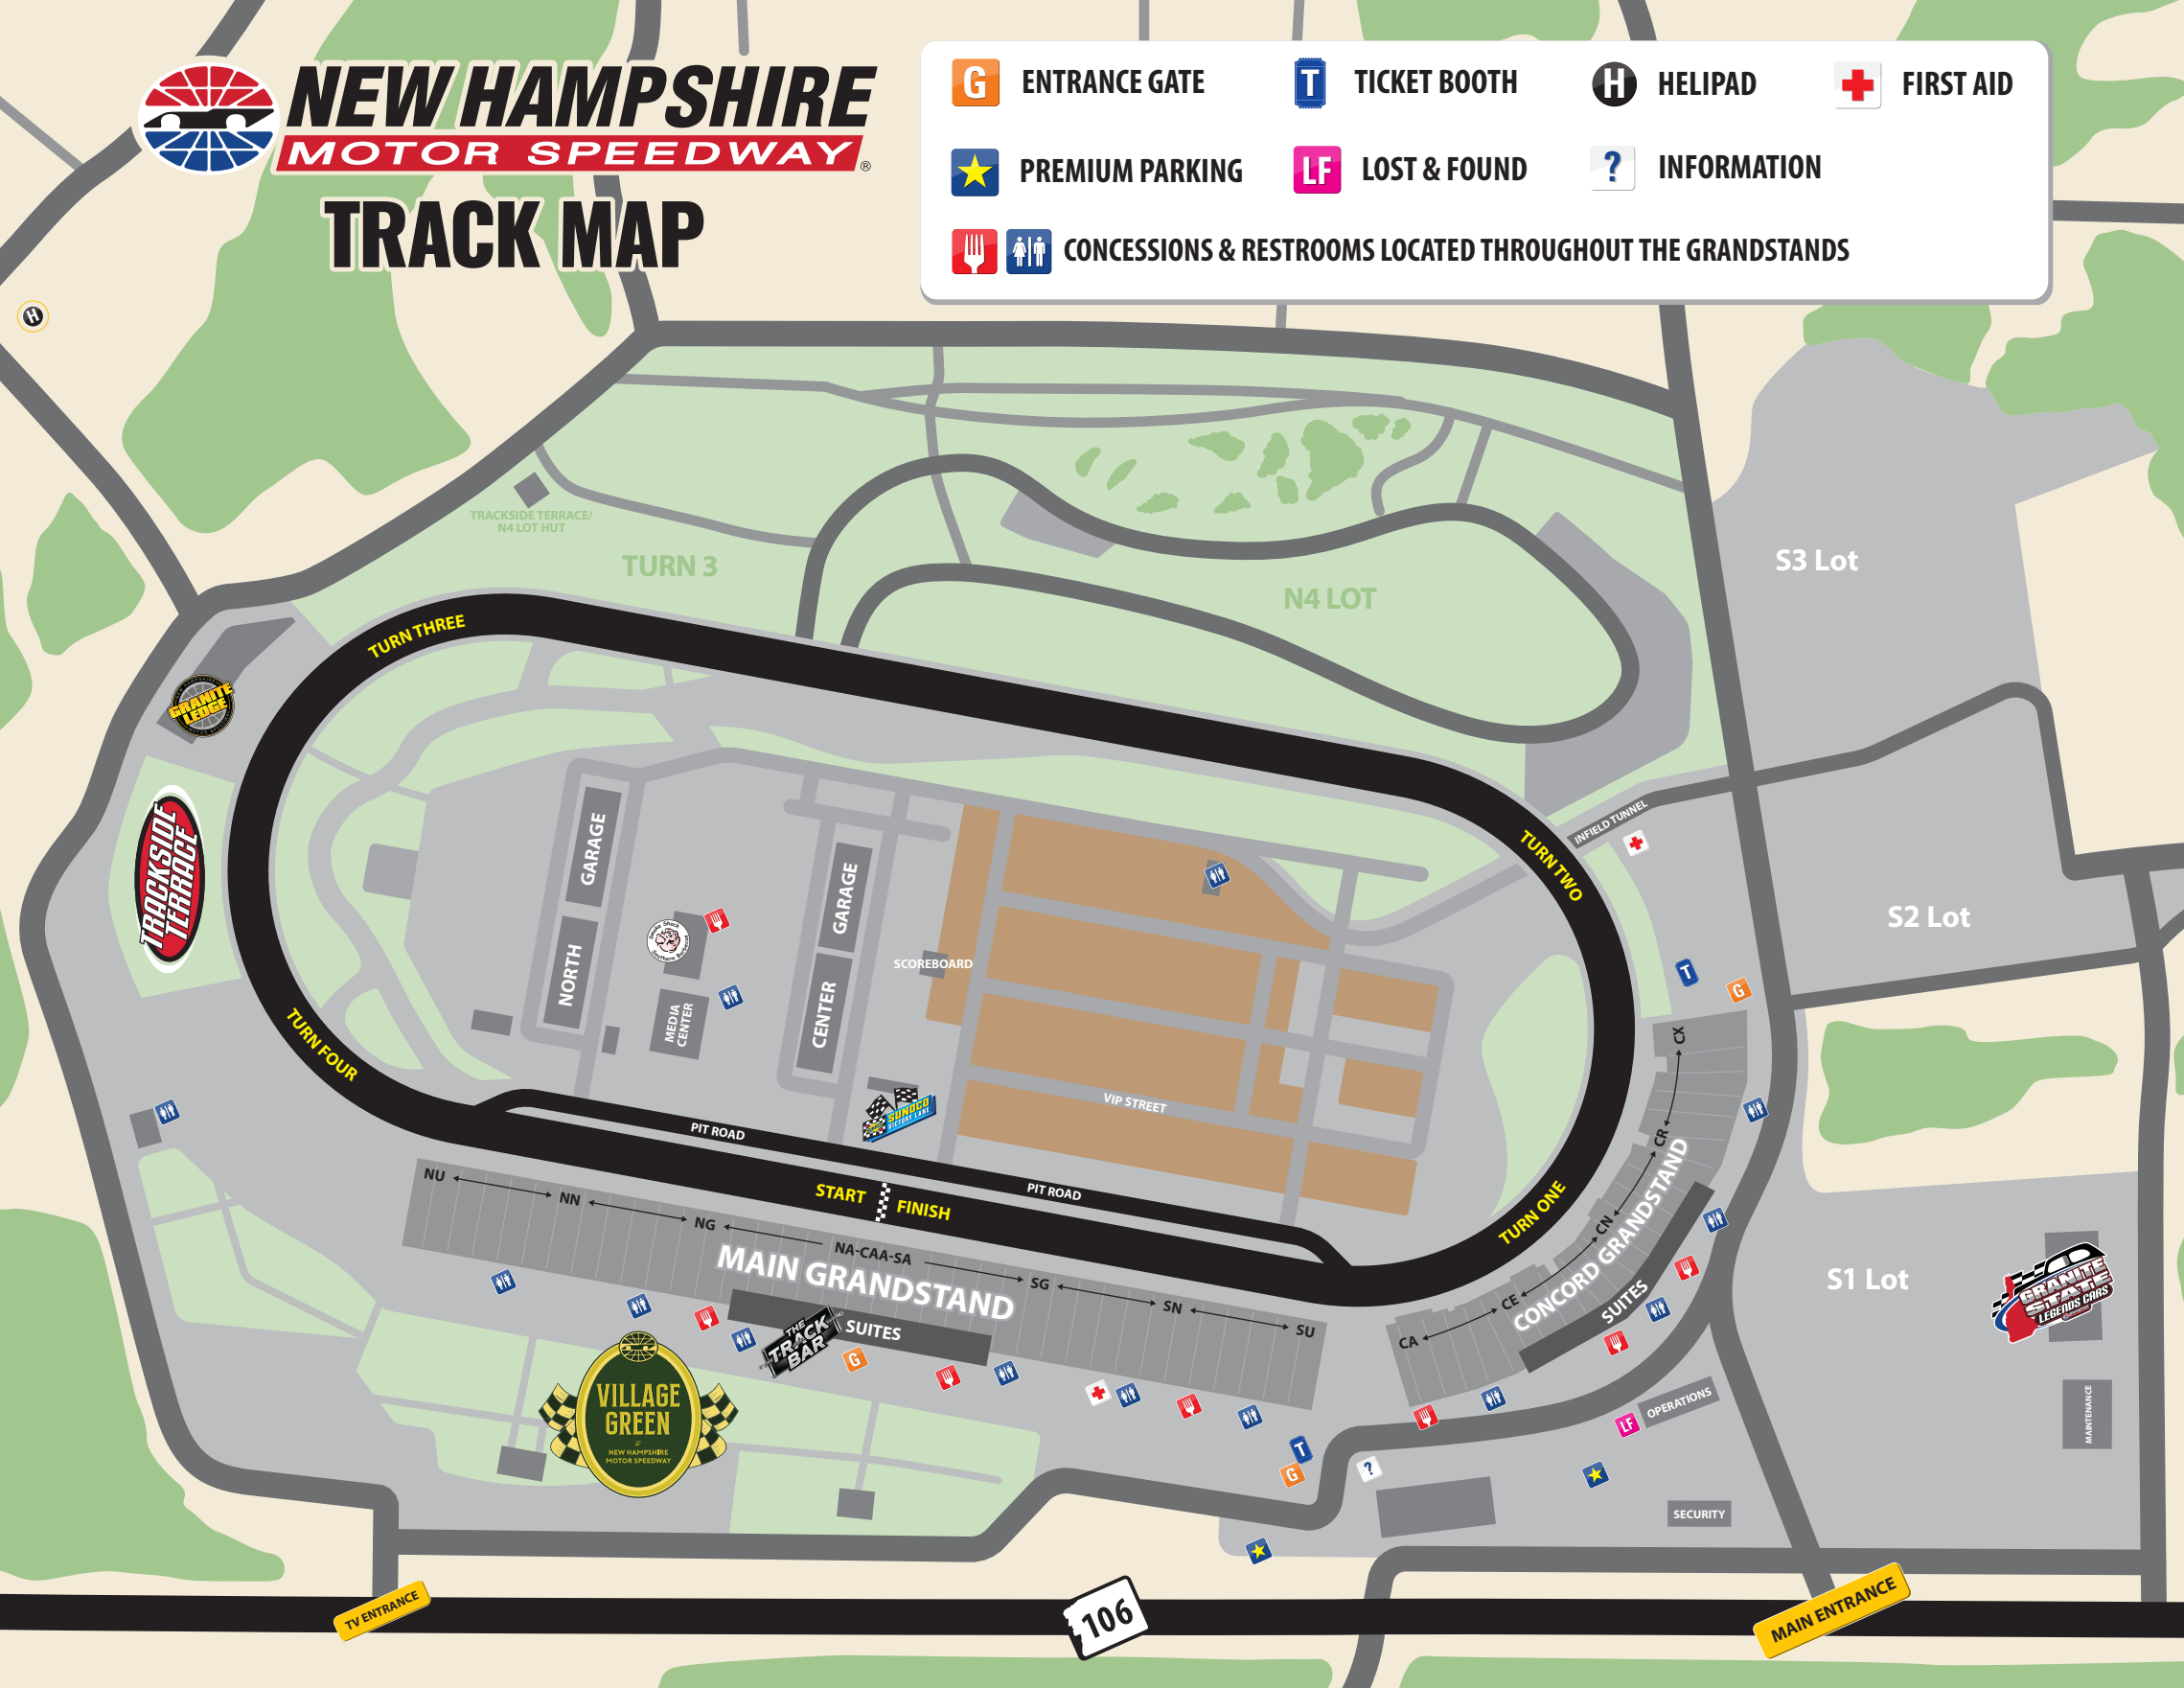

NEW HAMPSHIRE MOTOR SPEEDWAY

TRACK MAP

ENTRANCE GATE

TICKET BOOTH

HELIPAD

FIRST AID

PREMIUM PARKING

LOST & FOUND

INFORMATION

CONCESSIONS & RESTROOMS LOCATED THROUGHOUT THE GRANDSTANDS

TRACKSIDE TERRACE/
N4 LOT HUT

TURN 3

N4 LOT

S3 Lot

S2 Lot

S1 Lot

TURN THREE

TURN TWO

TURN FOUR

TURN ONE

NORTH GARAGE

CENTER GARAGE

SCOREBOARD

VIP STREET

PIT ROAD

PIT ROAD

START FINISH

NU NN NG NA-CAA-SA SG SN SU
MAIN GRANDSTAND

THE TRACK BAR SUITES

CA

CE

CN