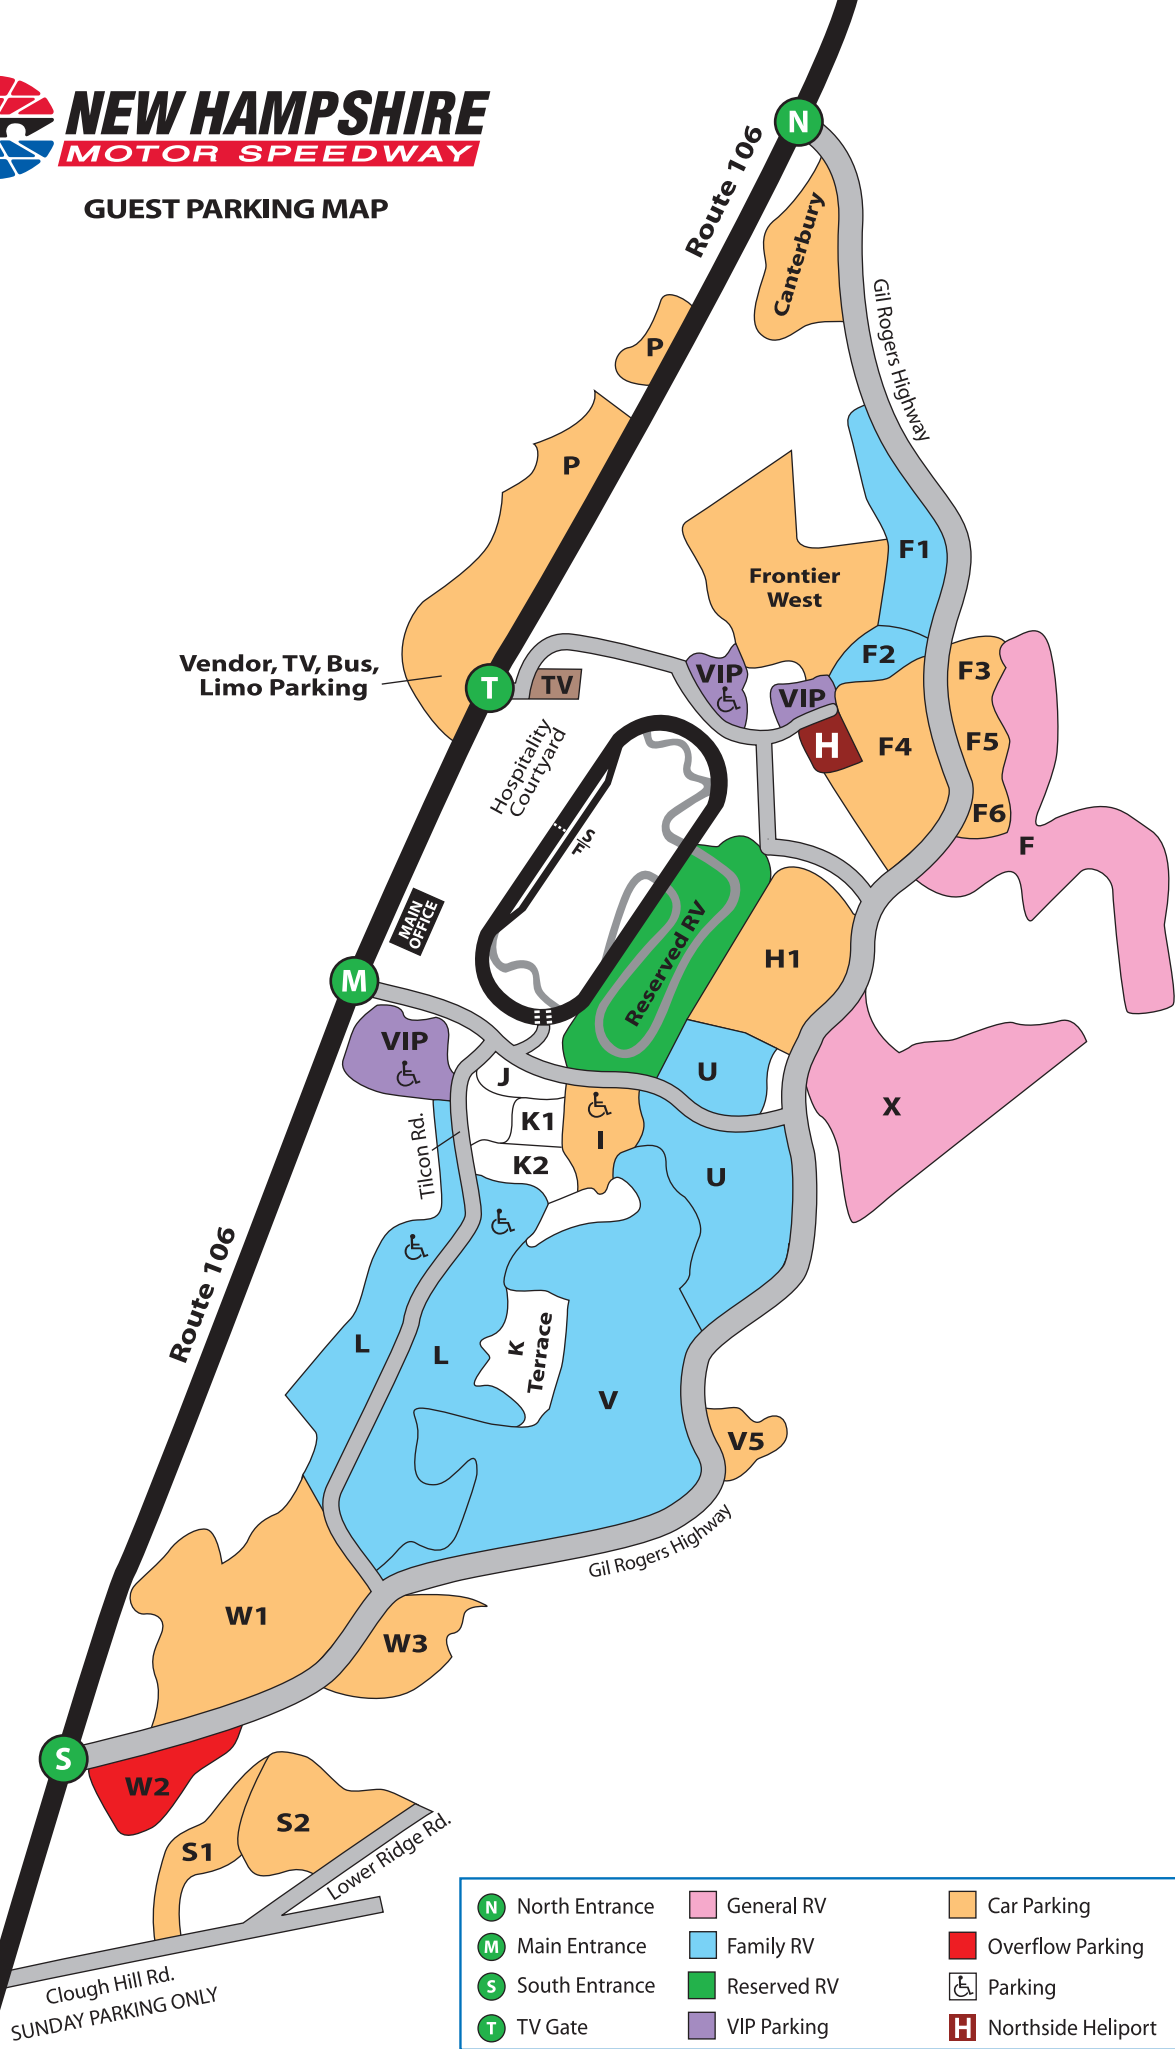

## GUEST PARKING MAP

Vendor, TV, Bus,  
Limo Parking

TV

Hospitality  
Courtyard

VIP

Reserved RV

VIP

J

K1

K2

K  
Terrace

L

L

V

V5

W1

W3

W2

S1

S2

<b>N</b> North Entrance	<b>F</b> General RV	<b>Car Parking</b>	<b>TV</b> TV Compound
<b>M</b> Main Entrance	<b>Family RV</b>	<b>Overflow Parking</b>	<b>Parking</b>
<b>S</b> South Entrance	<b>Reserved RV</b>	<b>Northside Heliport</b>	
<b>T</b> TV Gate	<b>VIP Parking</b>		

Clough Hill Rd.  
SUNDAY PARKING ONLY