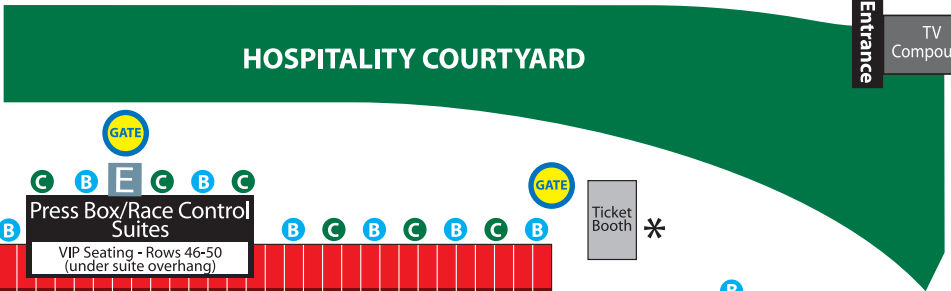

Main Entrance

- Press Registration
- Starting Line Souvenirs
- MAIN OFFICE
- Worker Credentials
- Crew Registration

TV Entrance

TV Compound

- Infield Buildings**
1. Victory Lane
  2. Welding Shop
  3. Center Garages
  4. Media Center
  5. Checkered Flag Restaurant
  6. Tech Inspection & Gas Pumps
  7. North Garages
  8. Goodyear Garage
  9. Infield Care Center
  10. Timing/Scoring
  11. Bathrooms

- Mezzanine Level
- Elevator
- Speedway Heliport
- Northside Heliport
- Information
- Gate
- Seating
- Bathrooms
- Concessions
- Will Call
- First Aid

GUEST MAP AND SEATING CHART