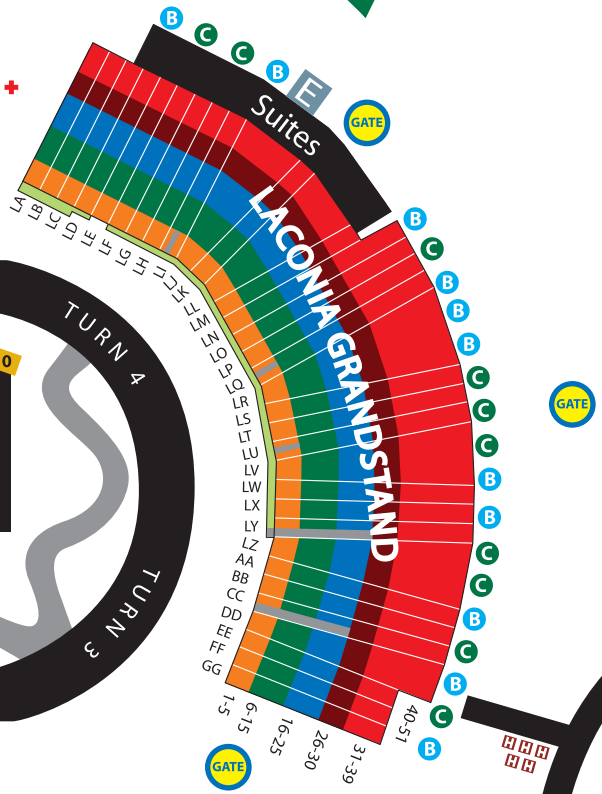

Main Entrance

- Press Registration
- Starting Line Souvenirs
- MAIN OFFICE
- Worker Credentials
- Crew Registration

TV Entrance

TV Compound

- Infield Buildings**
1. Victory Lane
  2. Welding Shop
  3. Center Garages
  4. Media Center
  5. Checkered Flag Restaurant
  6. Tech Inspection & Gas Pumps
  7. North Garages
  8. Goodyear Garage
  9. Infield Care Center
  10. Timing/Scoring
  11. Bathrooms

- Mezzanine Level
- Elevator
- Speedway Heliport
- Northside Heliport
- Information
- Gate
- Seating
- Bathrooms
- Concessions
- Will Call
- First Aid

GUEST MAP AND SEATING CHART