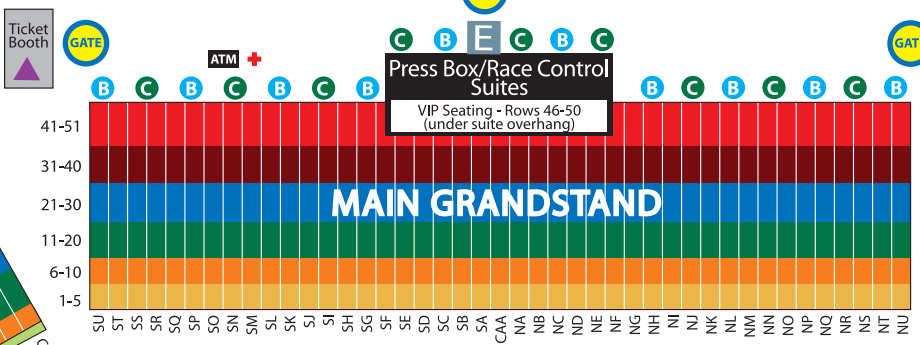

Main Entrance

- Press Registration
- Starting Line Souvenirs
- MAIN OFFICE
- Worker Credentials
- Crew Registration

TV Entrance

TV Compound

- Infield Buildings**
1. Victory Lane
  2. Welding Shop
  3. Center Garages
  4. Media Center
  5. Checkered Flag Restaurant
  6. Tech Inspection & Gas Pumps
  7. North Garages
  8. Goodyear Garage
  9. Infield Care Center
  10. Timing/Scoring
  11. Bathrooms

- Mezzanine Level
- Elevator
- Speedway Heliport
- Northside Heliport
- Information
- Gate
- Seating
- Bathrooms
- Concessions
- Will Call
- First Aid

GUEST MAP AND SEATING CHART