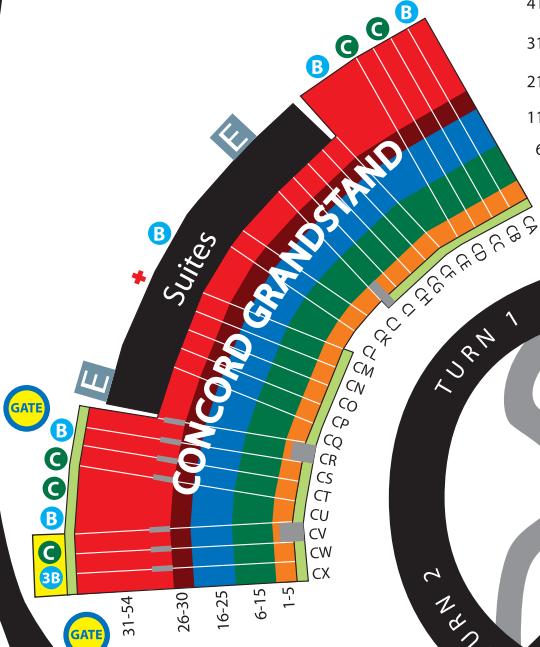

Main Entrance

- Press Registration
- Starting Line Souvenirs
- MAIN OFFICE
- Worker Credentials
- Crew Registration

TV Entrance

TV Compound

- Infield Buildings**
1. Victory Lane
  2. Welding Shop
  3. Center Garages
  4. Media Center
  5. Checkered Flag Restaurant
  6. Tech Inspection & Gas Pumps
  7. North Garages
  8. Goodyear Garage
  9. Infield Care Center
  10. Timing/Scoring
  11. Bathrooms

- Mezzanine Level
- Elevator
- Speedway Heliport
- Northside Heliport
- Information
- Gate
- Seating
- Bathrooms
- Concessions
- Will Call
- First Aid

GUEST MAP AND SEATING CHART