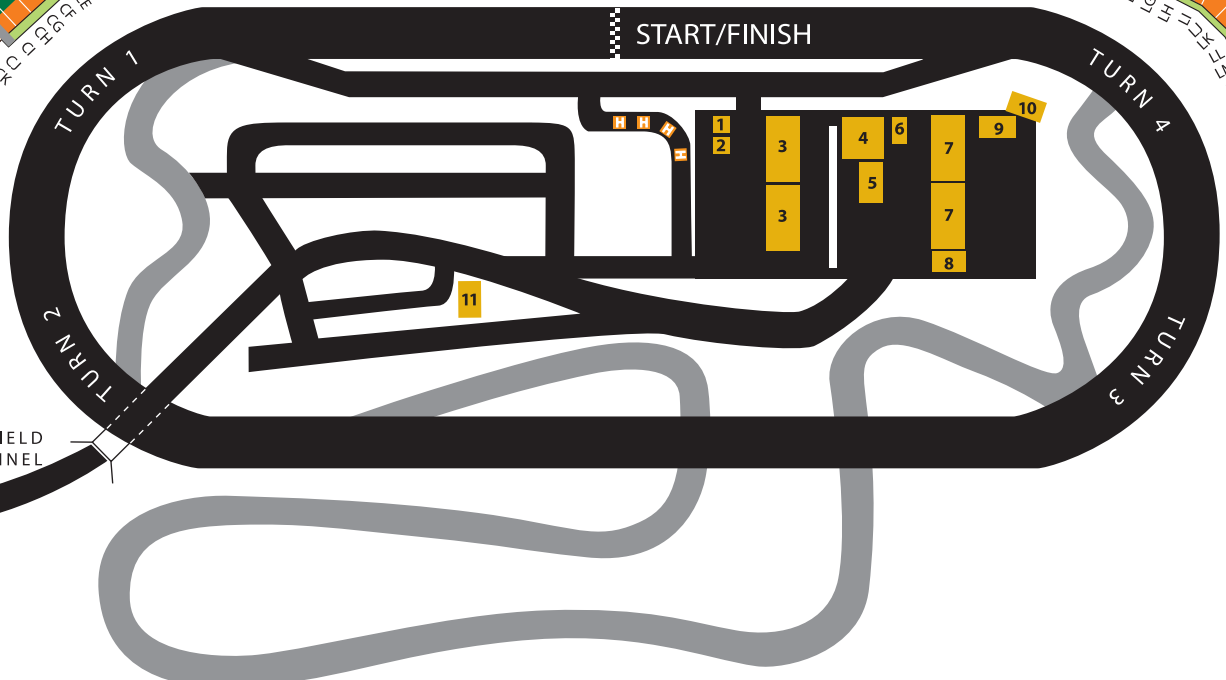

Main Entrance

- Press Registration
- Starting Line Souvenirs
- MAIN OFFICE
- Worker Credentials
- Crew Registration

TV Entrance

TV Compound

- Infield Buildings**
1. Victory Lane
  2. Welding Shop
  3. Center Garages
  4. Media Center
  5. Checkered Flag Restaurant
  6. Tech Inspection & Gas Pumps
  7. North Garages
  8. Goodyear Garage
  9. Infield Care Center
  10. Timing/Scoring
  11. Bathrooms

- Mezzanine Level
- Elevator
- Speedway Heliport
- Northside Heliport
- Information
- Gate
- Seating
- Bathrooms
- Concessions
- Will Call
- First Aid

GUEST MAP AND SEATING CHART