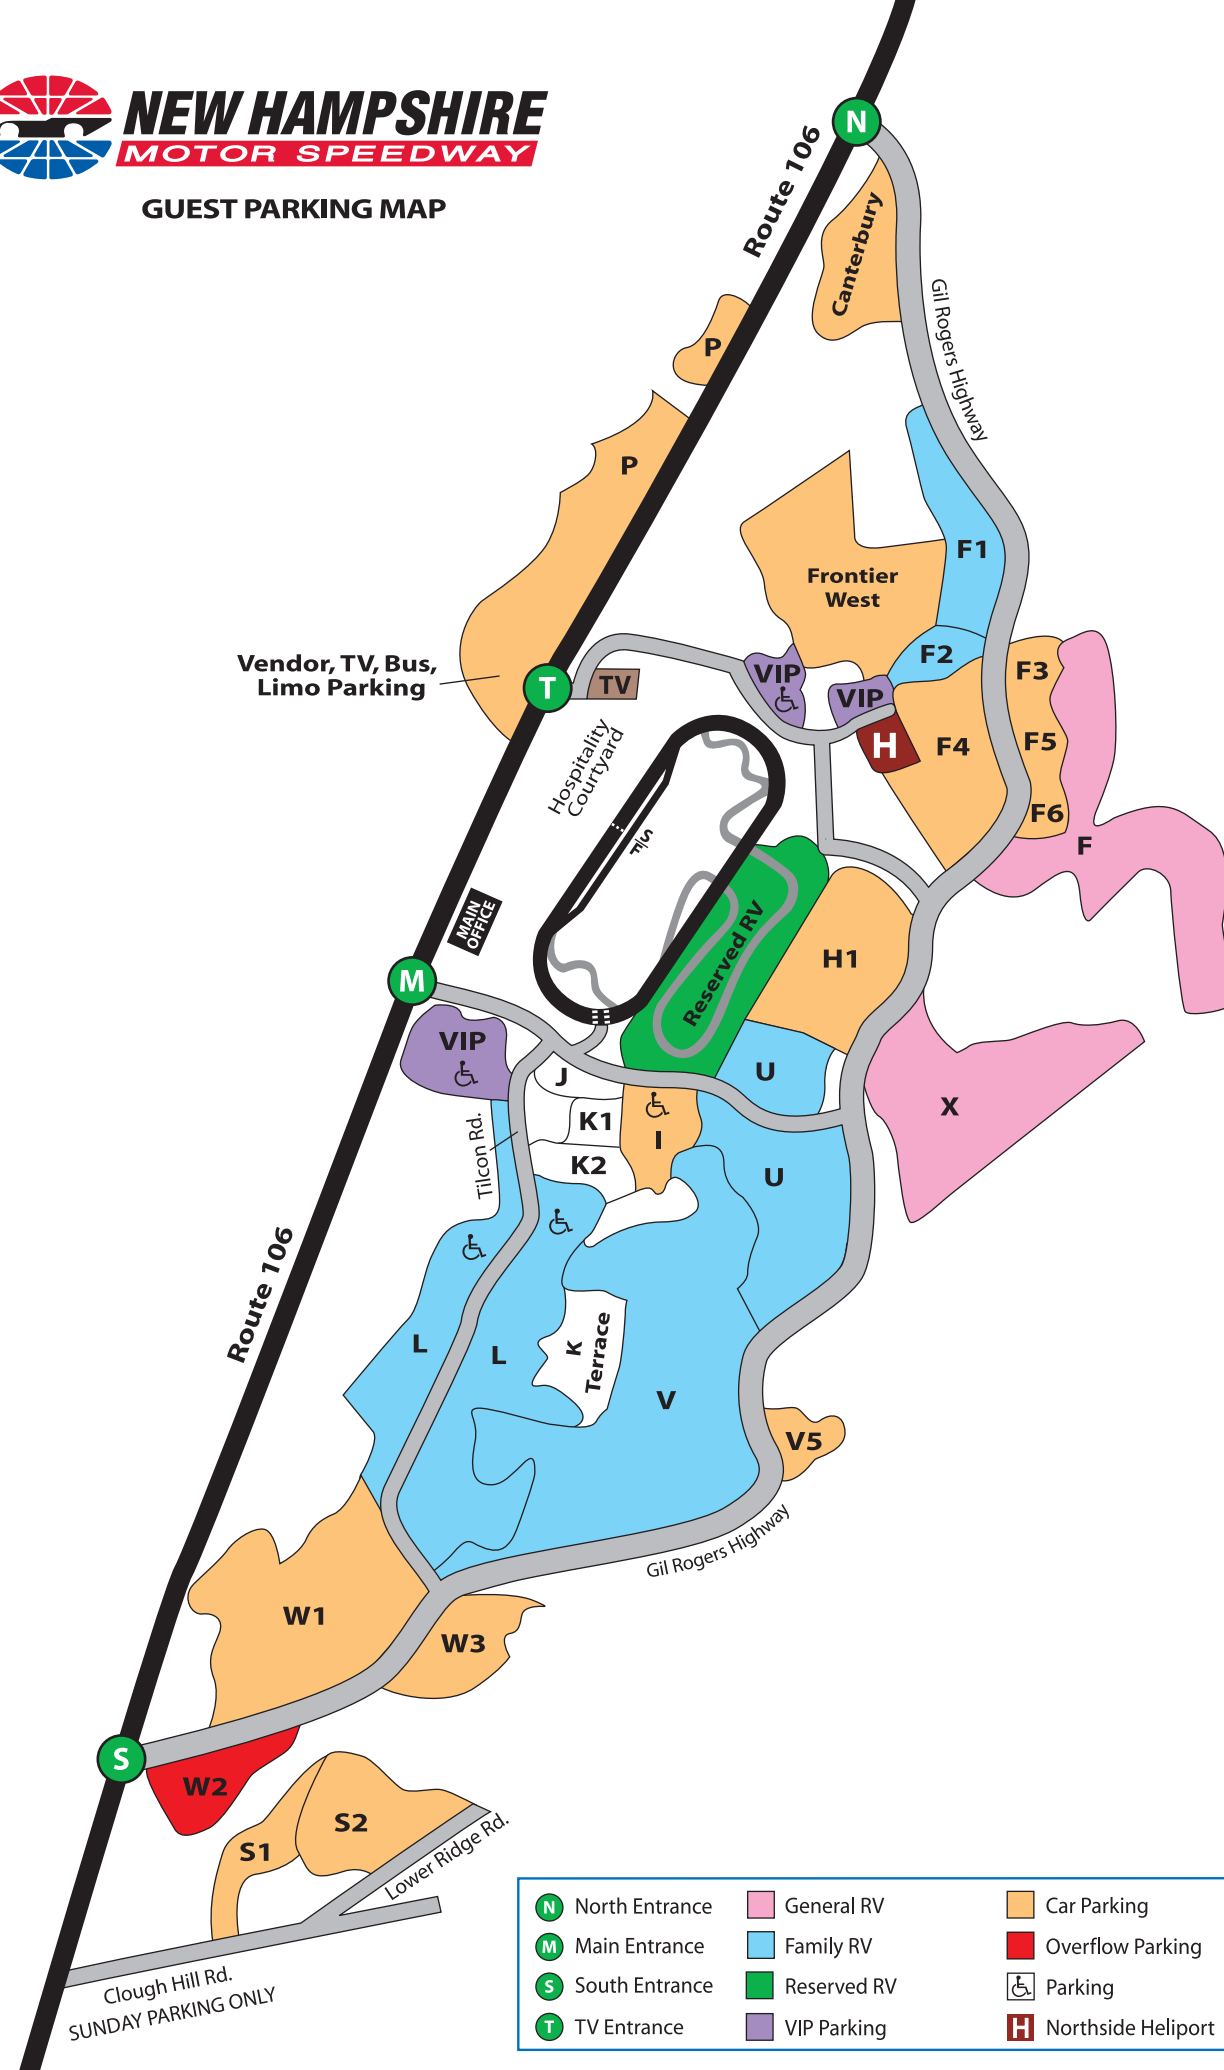

## GUEST PARKING MAP

<b>N</b> North Entrance	General RV	Car Parking	TV Compound
<b>M</b> Main Entrance	Family RV	Overflow Parking	Parking
<b>S</b> South Entrance	Reserved RV	Northside Heliport	
<b>T</b> TV Entrance	VIP Parking		