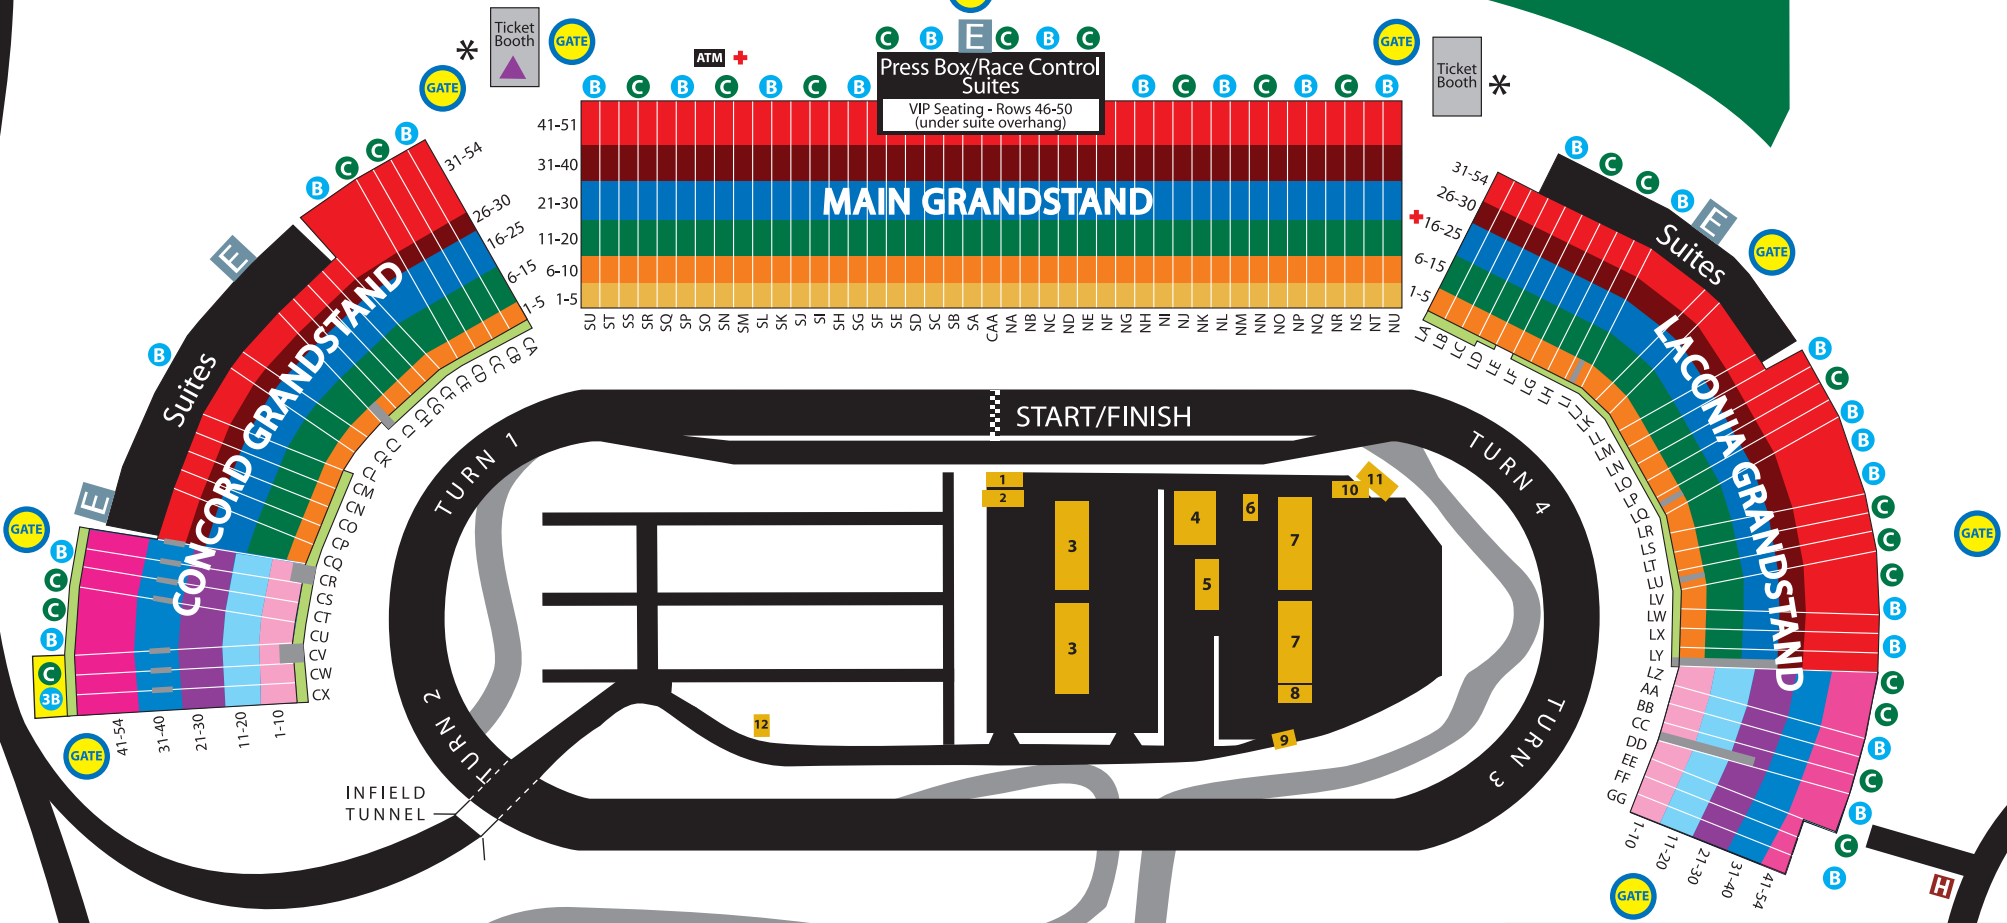

Main Entrance

Press Registration
 Speedway World Souvenirs
 Main Office
 Worker Credentials
 Operations

TV Entrance
 TV Compound

HOSPITALITY COURTYARD

GATE

ATM +

Press Box/Race Control Suites
 VIP Seating - Rows 46-50 (under suite overhang)

Ticket Booth *

NEW HAMPSHIRE
MOTOR SPEEDWAY

Seating Chart and Infield Map

Mezzanine Level	Seating
Elevator	Bathrooms
Heliport	Concessions
Information	Will Call
Gate	First Aid

Infield Buildings

1. Victory Lane
2. LINCOLN ELECTRIC Welding Building
3. Center Garages
4. Jack Ratta Media Center
5. Checkered Flag Restaurant
6. Tech Inspection & SUNOCO Gas Pumps
7. North Garages
8. GOODYEAR Garage
9. safety-kleen Building
10. Infield Care Center
11. ICC Annex
12. Infield Restroom