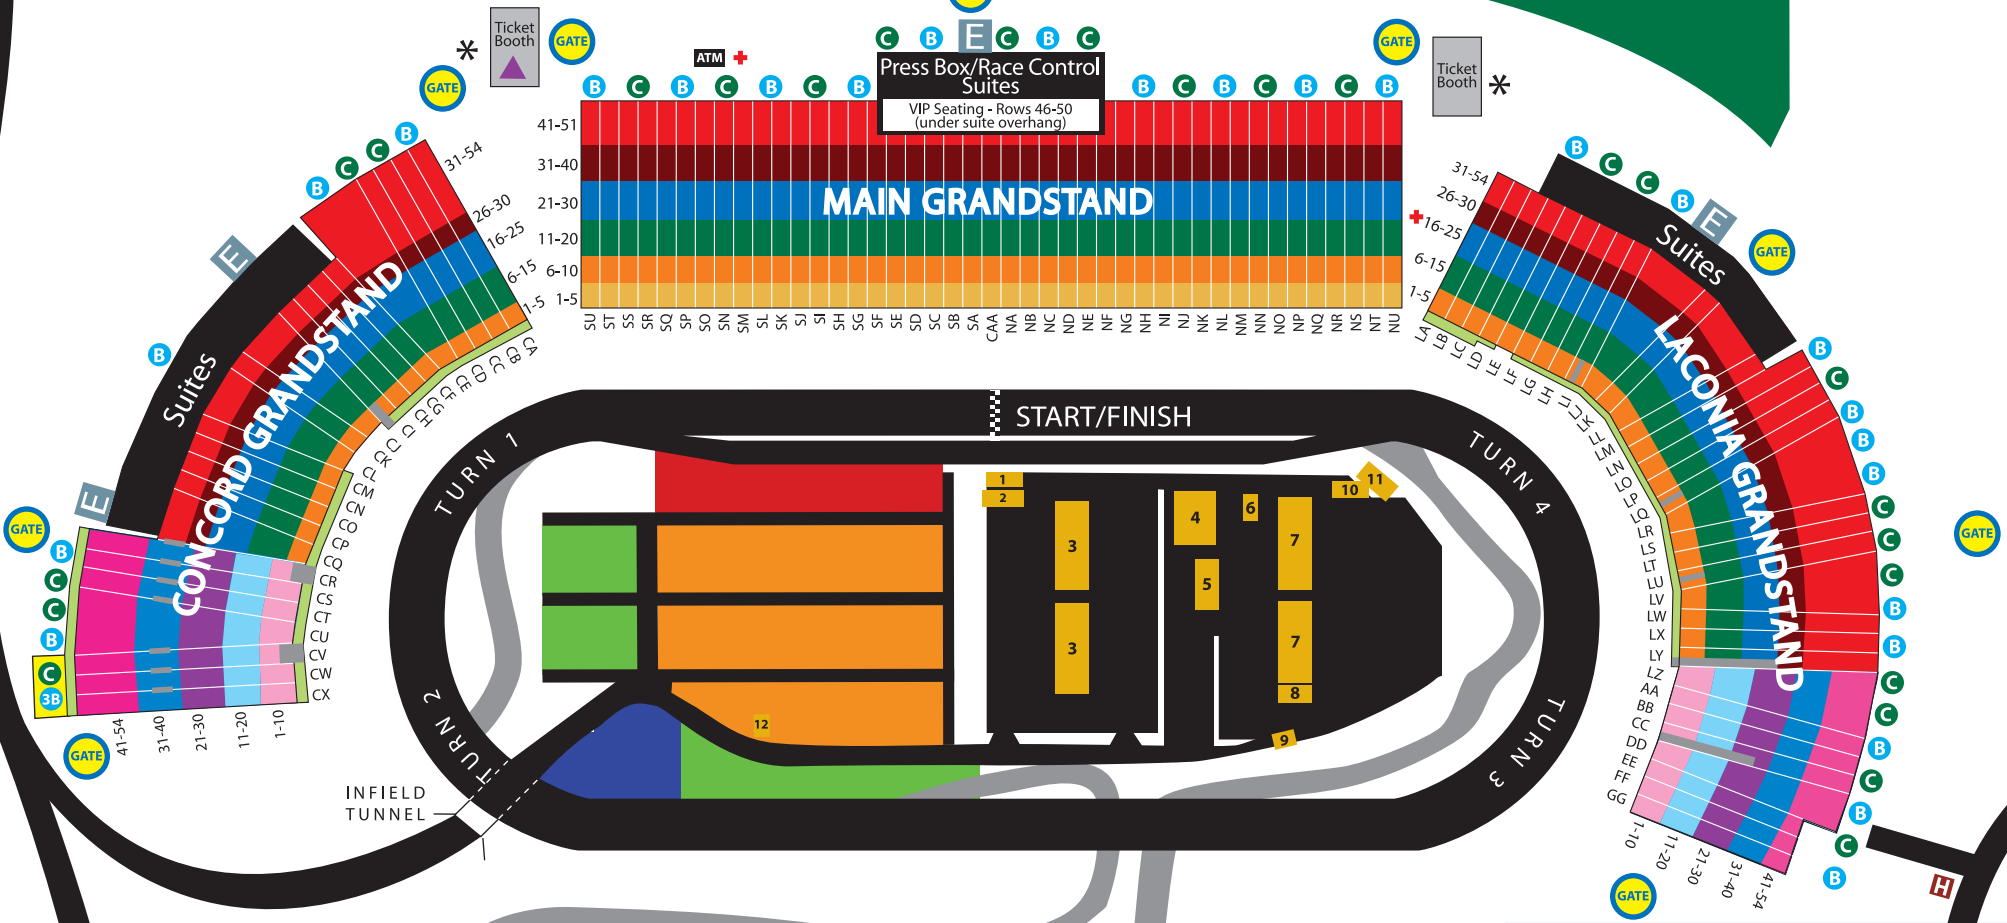

Main Entrance

Press Registration | Speedway World Souvenirs | Main Office | Worker Credentials

Operations

TV Entrance

TV Compound

HOSPITALITY COURTYARD

GATE

ATM +

Press Box/Race Control Suites

VIP Seating - Rows 46-50 (under suite overhang)

Ticket Booth *

NEW HAMPSHIRE MOTOR SPEEDWAY

Seating Chart and Infield Map

Mezzanine Level	Seating
Elevator	Bathrooms
Heliport	Concessions
Information	Will Call
Gate	First Aid
\$25, With Utilities	Day Parking
\$15, No Utilities	Playground

Infield Buildings

1. Victory Lane
2. LINCOLN ELECTRIC Welding Building
3. Center Garages
4. Jack Ratta Media Center
5. Checkered Flag Restaurant
6. Tech Inspection & SUNOCO Gas Pumps
7. North Garages
8. GOODYEAR Garage
9. safety-kleen Building
10. Infield Care Center
11. ICC Annex
12. Infield Restroom