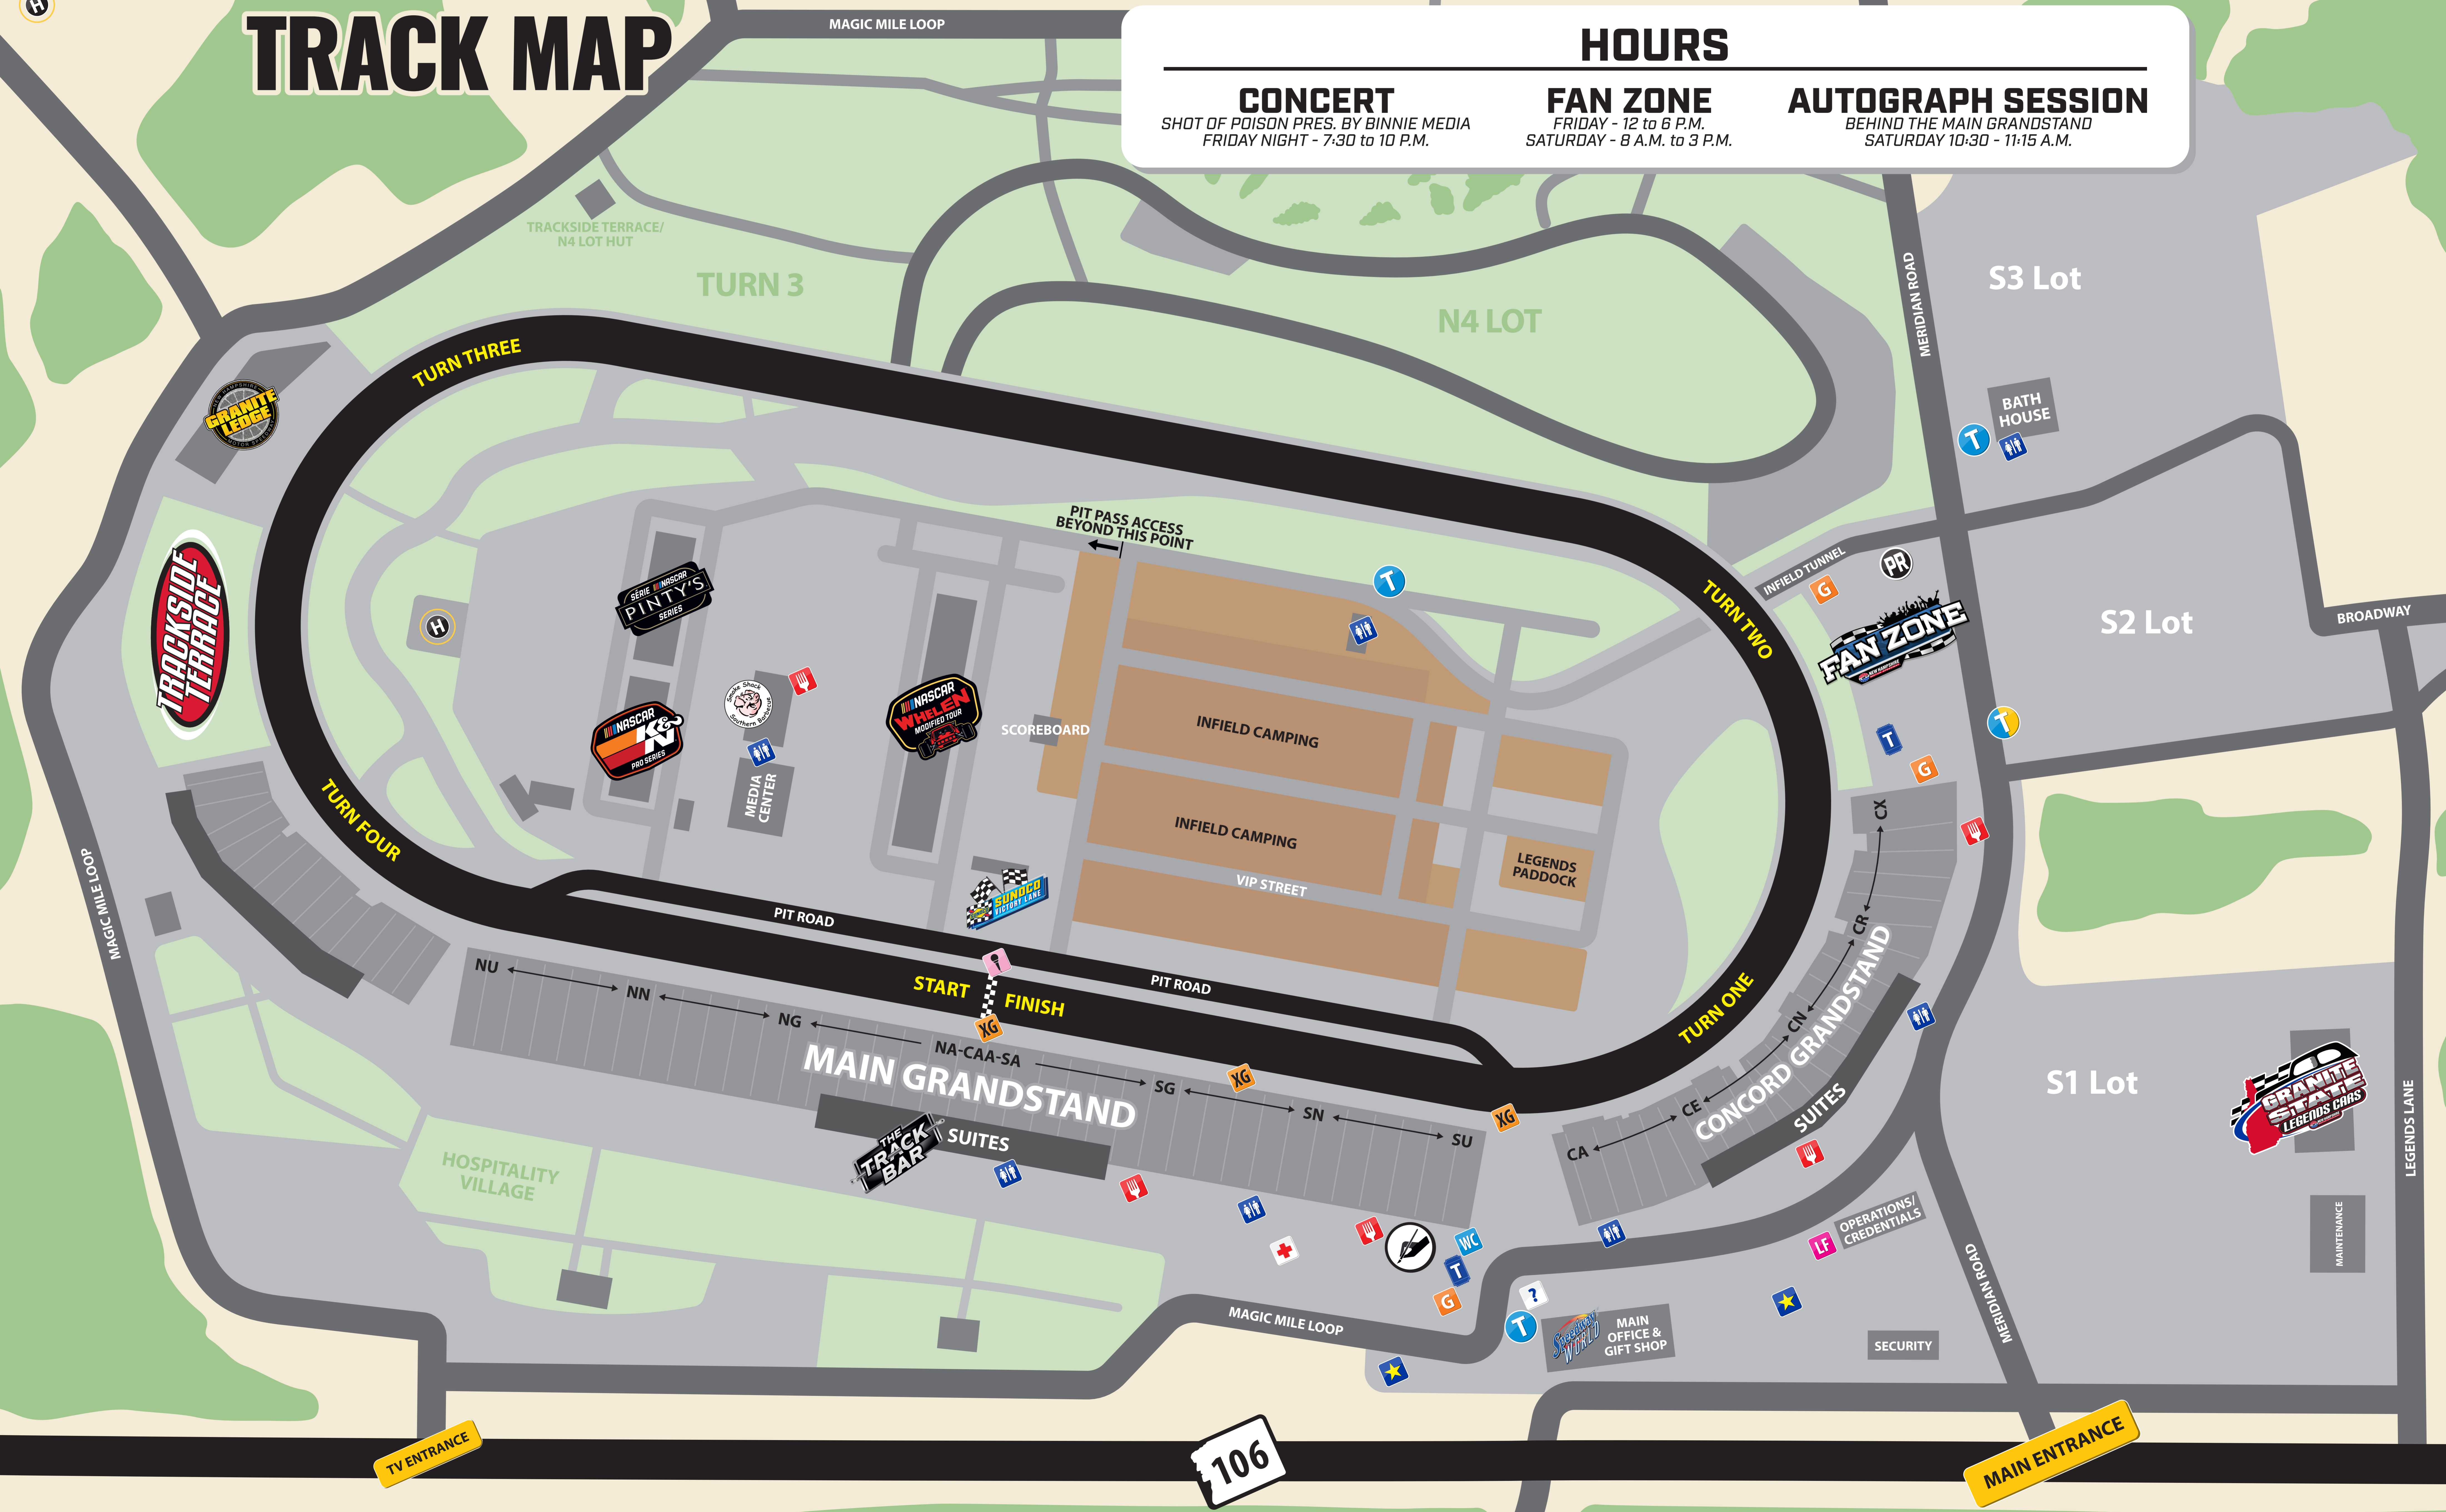

NEW HAMPSHIRE
MOTOR SPEEDWAY

FULL THROTTLE

FALL WEEKEND

- | | | | |
|--|-----------------------|-------------------------------|------------------------|
| G ENTRANCE GATE | T TICKET BOOTH | DRIVER INTROS | FIRST AID |
| XG CROSSOVER GATE | WC WILL CALL | AUTOGRAPH SESSION | LF LOST & FOUND |
| T TRAM STOPS | H HELIPAD | PR PIT PASS REDEMPTION | ? INFORMATION |
| CONCESSIONS & RESTROOMS LOCATED THROUGHOUT THE GRANDSTANDS | | | PREMIUM PARKING |

TRACK MAP

HOURS

CONCERT SHOT OF POISON PRES. BY BINNIE MEDIA FRIDAY NIGHT - 7:30 to 10 P.M.	FAN ZONE FRIDAY - 12 to 6 P.M. SATURDAY - 8 A.M. to 3 P.M.	AUTOGRAPH SESSION BEHIND THE MAIN GRANDSTAND SATURDAY 10:30 - 11:15 A.M.
--	---	---

TV ENTRANCE

106

MAIN ENTRANCE