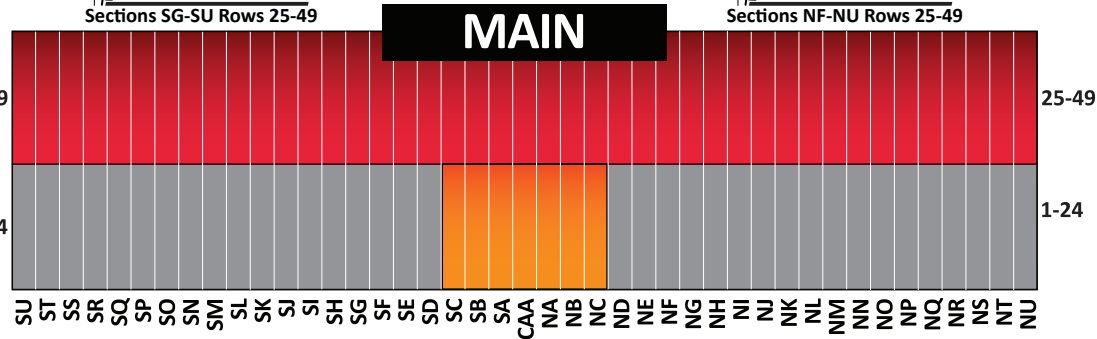

2020 GOOD BETTER BEST MEGA - SUNDAY SEATING

DRINK RAILS
Sections SG-SU Rows 25-49

DRINK RAILS
Sections NF-NU Rows 25-49

GOOD

DEAL INCLUDES:

FRIDAY GENERAL ADMISSION
SATURDAY **GENERAL ADMISSION**

SUNDAY **GOOD SEAT** IN
CONCORD GRANDSTAND

BETTER

DEAL INCLUDES:

FRIDAY GENERAL ADMISSION
SATURDAY **RESERVED**
PRE-RACE PIT PASS

SUNDAY **BETTER SEAT** IN MAIN
OR CONCORD GRANDSTAND

BEST

DEAL INCLUDES:

FRIDAY GENERAL ADMISSION
SATURDAY **VIP**
PRE-RACE PIT PASS

SUNDAY **BEST SEAT** IN MAIN
OR CONCORD GRANDSTAND

MEGA PACK

DEAL INCLUDES:

FRIDAY GENERAL ADMISSION
SATURDAY **VIP**
PRE-RACE PIT PASS

SUNDAY **BEST SEAT** IN MAIN
OR CONCORD GRANDSTAND

FRIDAY NIGHT DIRT DUELS TICKET
WEEKEND INFIELD ADMISSION
NASCAR OPEN GARAGE PASS
WEEKEND FANVISION RENTAL
MERCH CREDIT FOR \$25 OFF \$50
OR MORE AT SPEEDWAY WORLD GIFT SHOP