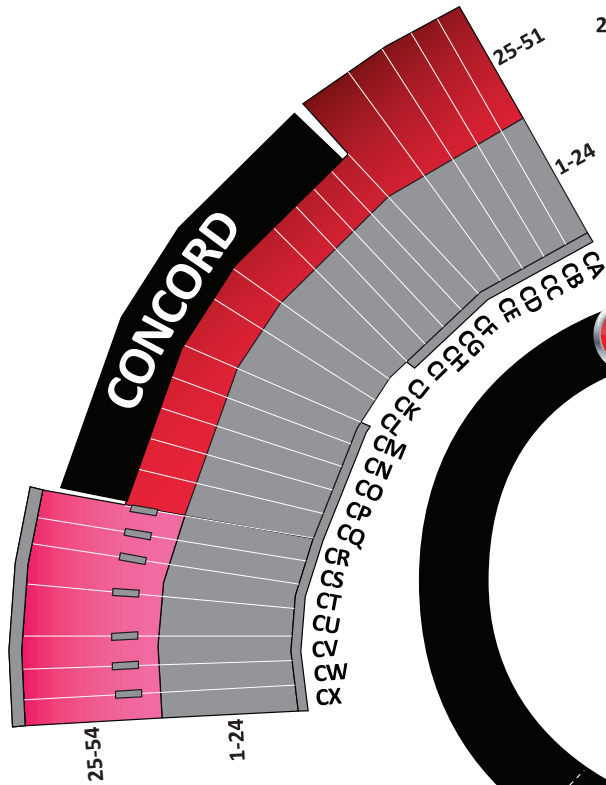

2020 GOOD BETTER BEST MEGA - SUNDAY SEATING

DRINK RAILS
Sections SG-SU Rows 25-49

DRINK RAILS
Sections NF-NU Rows 25-49

GOOD

DEAL INCLUDES:

FRIDAY GENERAL ADMISSION
SATURDAY **GENERAL ADMISSION**

SUNDAY **GOOD SEAT** IN
CONCORD GRANDSTAND

BETTER

DEAL INCLUDES:

FRIDAY GENERAL ADMISSION
SATURDAY **RESERVED**
PRE-RACE PIT PASS

SUNDAY **BETTER SEAT** IN MAIN
OR CONCORD GRANDSTAND

BEST

DEAL INCLUDES:

FRIDAY GENERAL ADMISSION
SATURDAY **VIP**
PRE-RACE PIT PASS

SUNDAY **BEST SEAT** IN MAIN
OR CONCORD GRANDSTAND

MEGA PACK

DEAL INCLUDES:

FRIDAY GENERAL ADMISSION
SATURDAY **VIP**
PRE-RACE PIT PASS

SUNDAY **BEST SEAT** IN MAIN
OR CONCORD GRANDSTAND

FRIDAY NIGHT DIRT DUELS TICKET
WEEKEND INFIELD ADMISSION
NASCAR OPEN GARAGE PASS
WEEKEND FANVISION RENTAL
MERCH CREDIT FOR \$25 OFF \$50
OR MORE AT SPEEDWAY WORLD GIFT SHOP