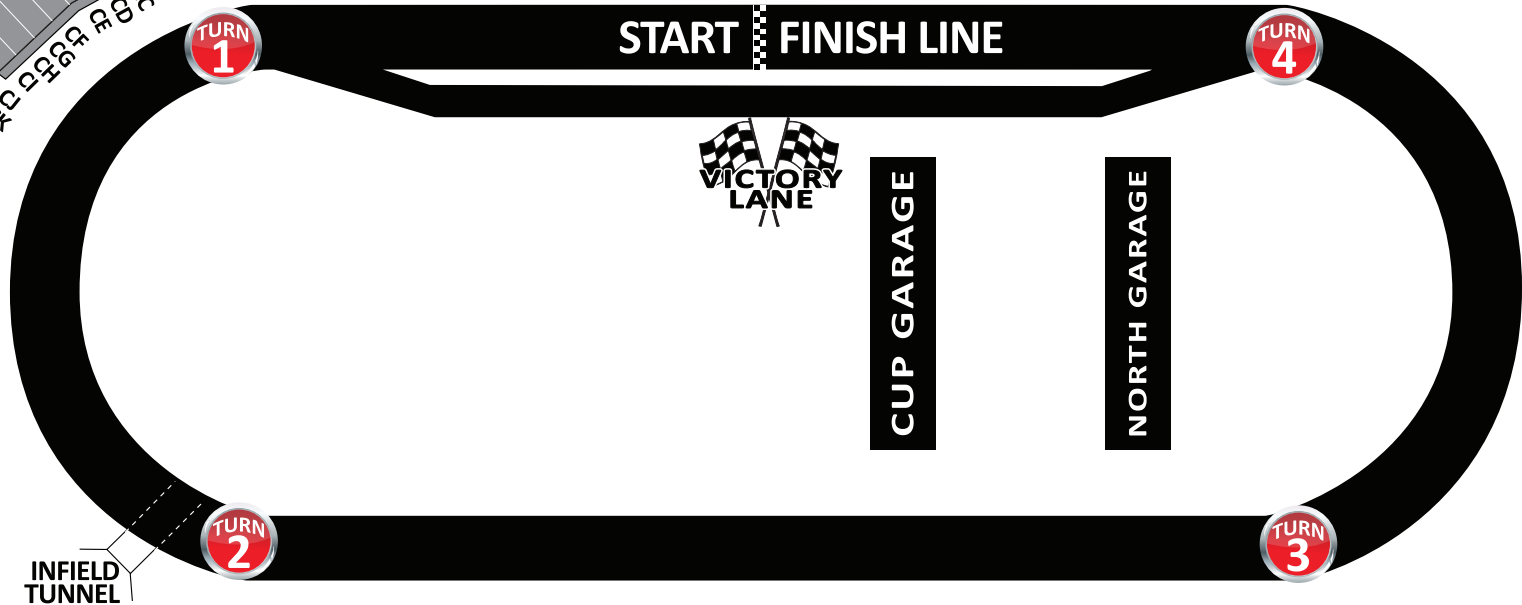

2020 GOOD BETTER BEST MEGA - SUNDAY SEATING

DRINK RAILS
Sections SG-SU Rows 25-49

DRINK RAILS
Sections NF-NU Rows 25-49

GOOD

DEAL INCLUDES:

FRIDAY GENERAL ADMISSION
SATURDAY **GENERAL ADMISSION**

SUNDAY **GOOD SEAT** IN
CONCORD GRANDSTAND

BETTER

DEAL INCLUDES:

FRIDAY GENERAL ADMISSION
SATURDAY **RESERVED**
PRE-RACE PIT PASS

SUNDAY **BETTER SEAT** IN MAIN
OR CONCORD GRANDSTAND

BEST

DEAL INCLUDES:

FRIDAY GENERAL ADMISSION
SATURDAY **VIP**
PRE-RACE PIT PASS

SUNDAY **BEST SEAT** IN MAIN
OR CONCORD GRANDSTAND

MEGA PACK

DEAL INCLUDES:

FRIDAY GENERAL ADMISSION
SATURDAY **VIP**
PRE-RACE PIT PASS

SUNDAY **BEST SEAT** IN MAIN
OR CONCORD GRANDSTAND

FRIDAY NIGHT DIRT DUELS TICKET
WEEKEND INFIELD ADMISSION
NASCAR OPEN GARAGE PASS
WEEKEND FANVISION RENTAL
MERCH CREDIT FOR \$25 OFF \$50
OR MORE AT SPEEDWAY WORLD GIFT SHOP